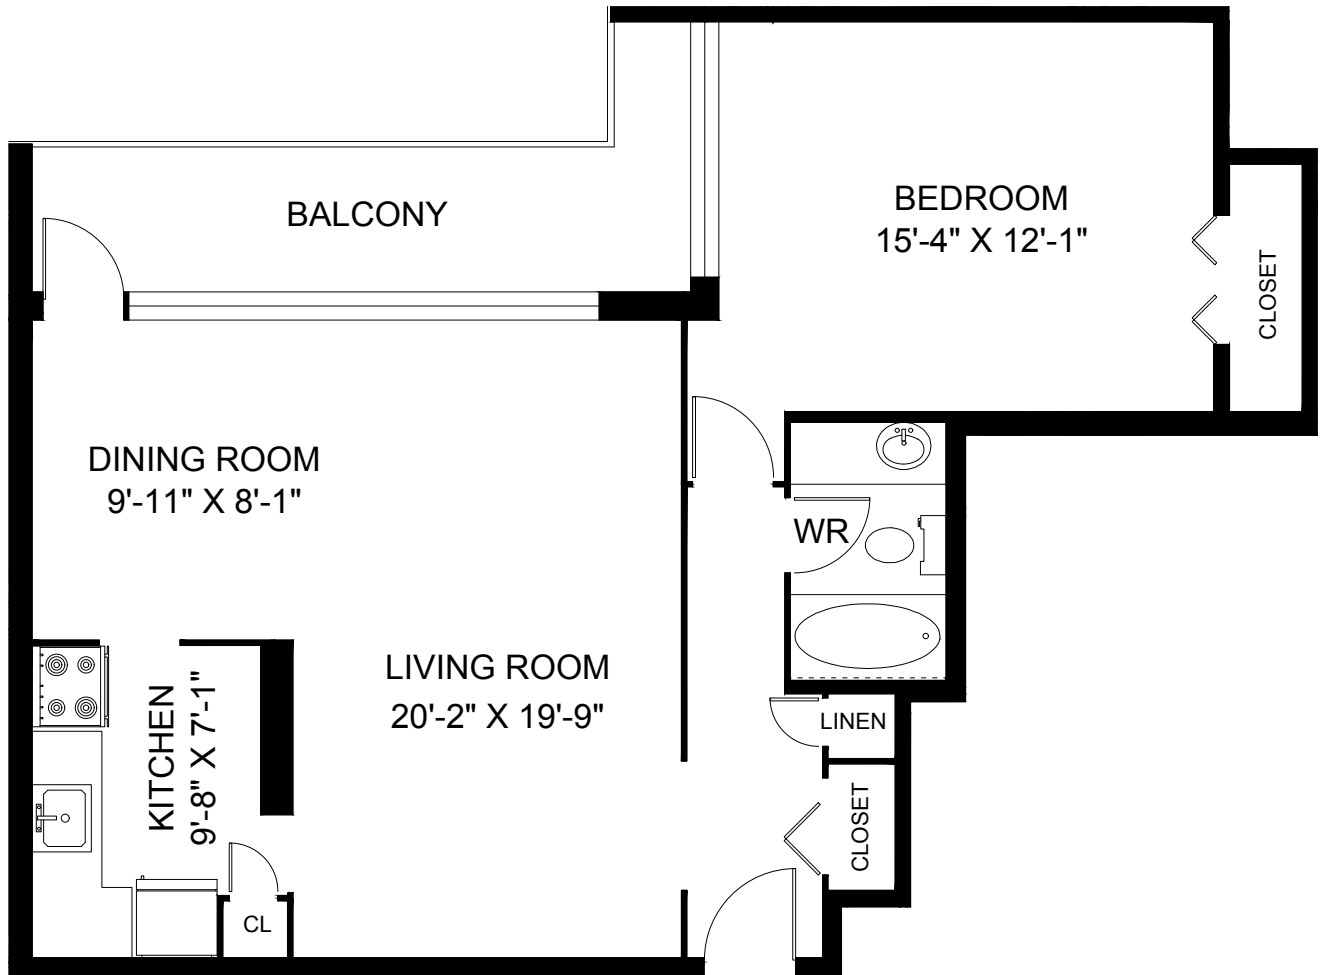

1249 NORTH SHORE BOULEVARD EAST BURLINGTON, ON

**LINE 01 - 1 BEDROOM
794 SQUARE FEET**