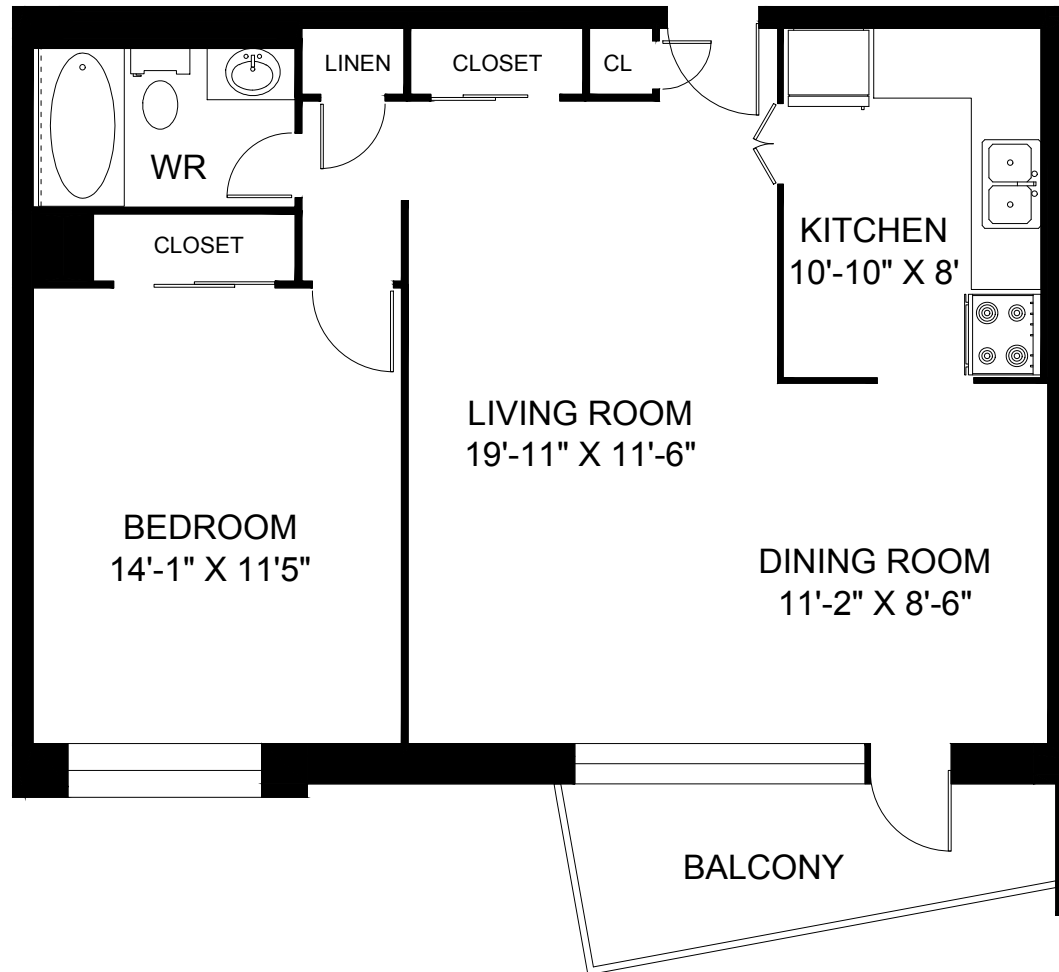

24 IDA STREET ST CATHERINES, ON

**LINE 11 - 1 BEDROOM
782 SQUARE FEET**