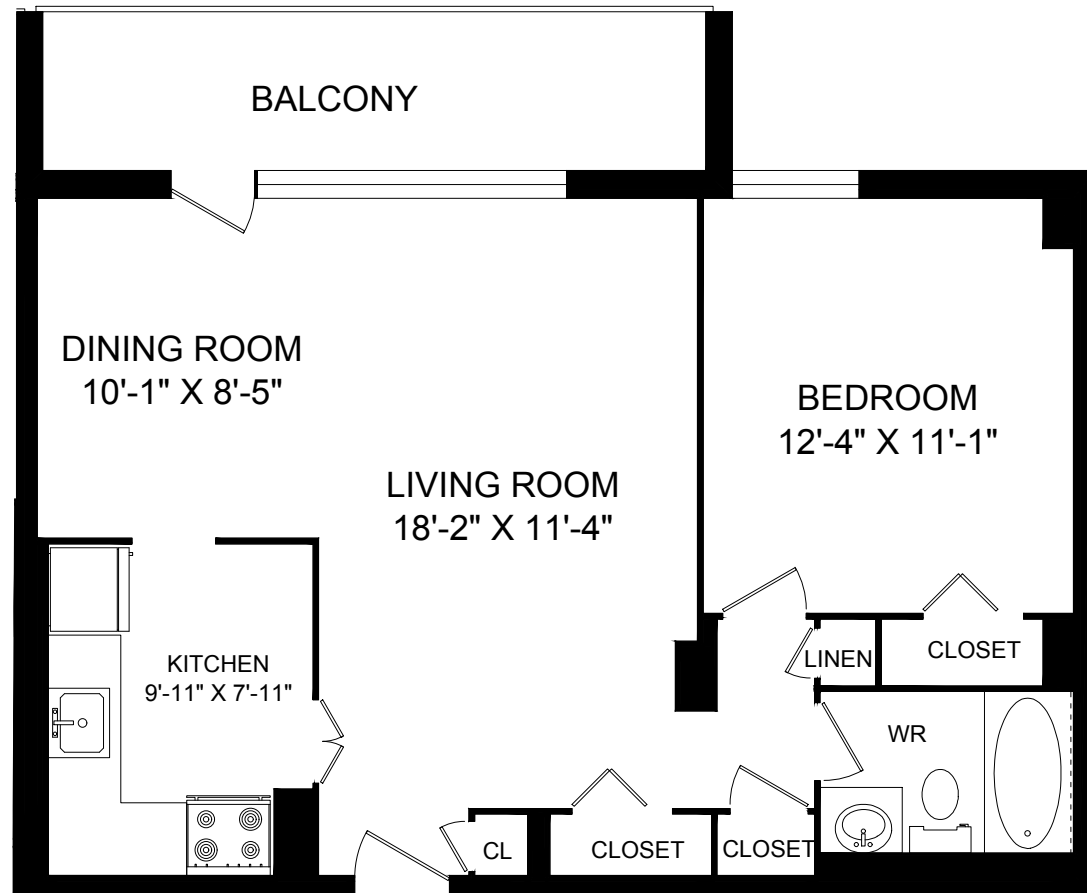

250 LAKE STREET

ST. CATHERINES, ON

LINE 08 - 1 BEDROOM
690 SQUARE FEET