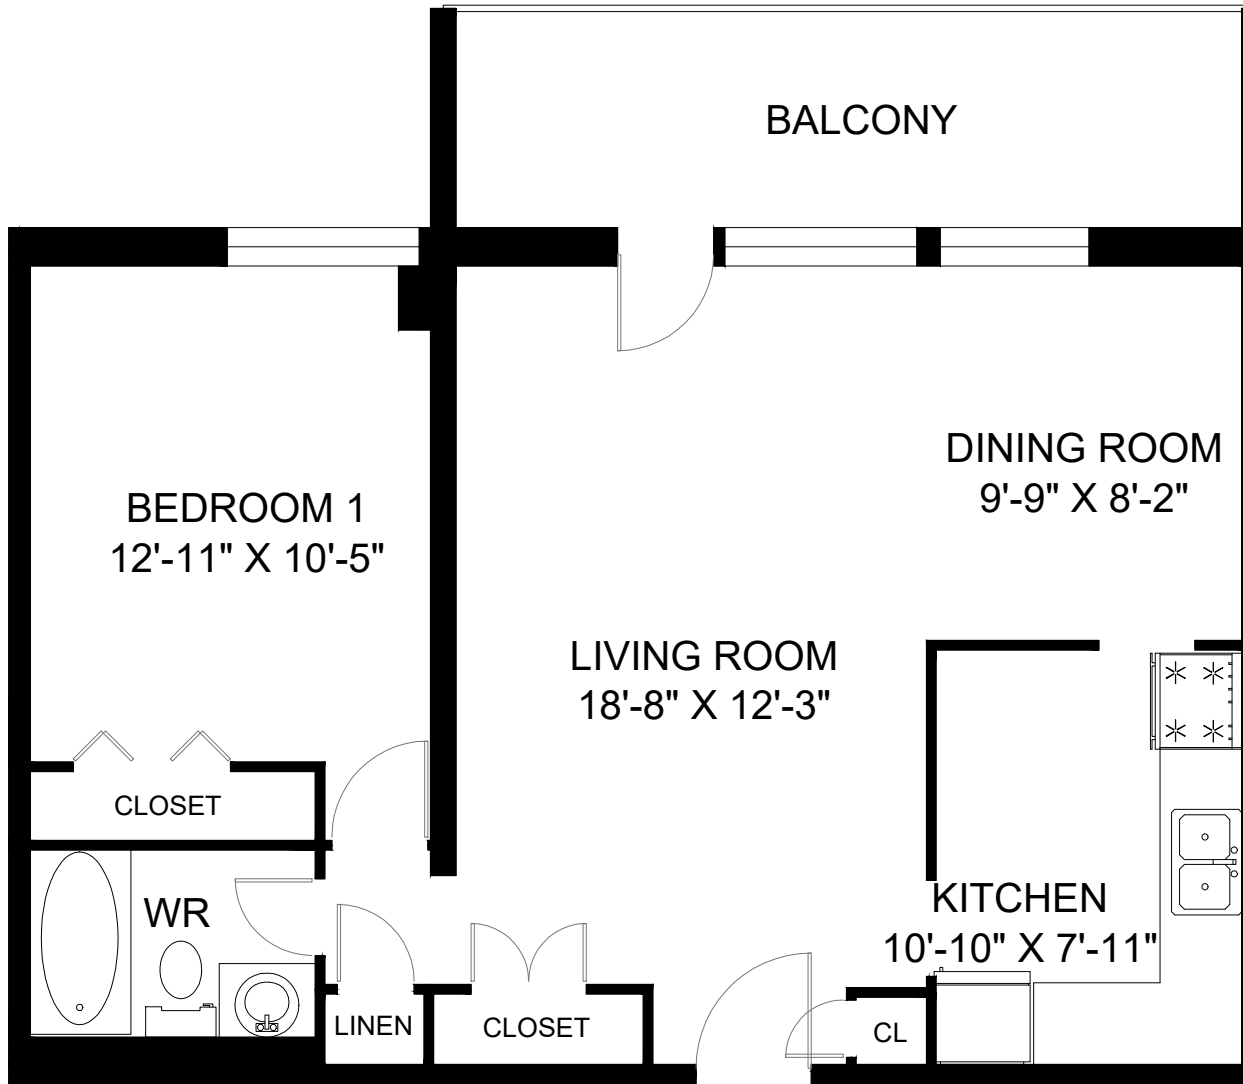

# 3895 LAWRENCE AVENUE EAST TORONTO, ON

**LINE 05 - 1 BEDROOM  
INTERIOR - 718 SQUARE FEET**

FOR ILLUSTRATIVE PURPOSES ONLY.  
ALL MEASUREMENTS SHOULD BE CONSIDERED APPROXIMATE.  
©2019 PLANIT MEASURING®