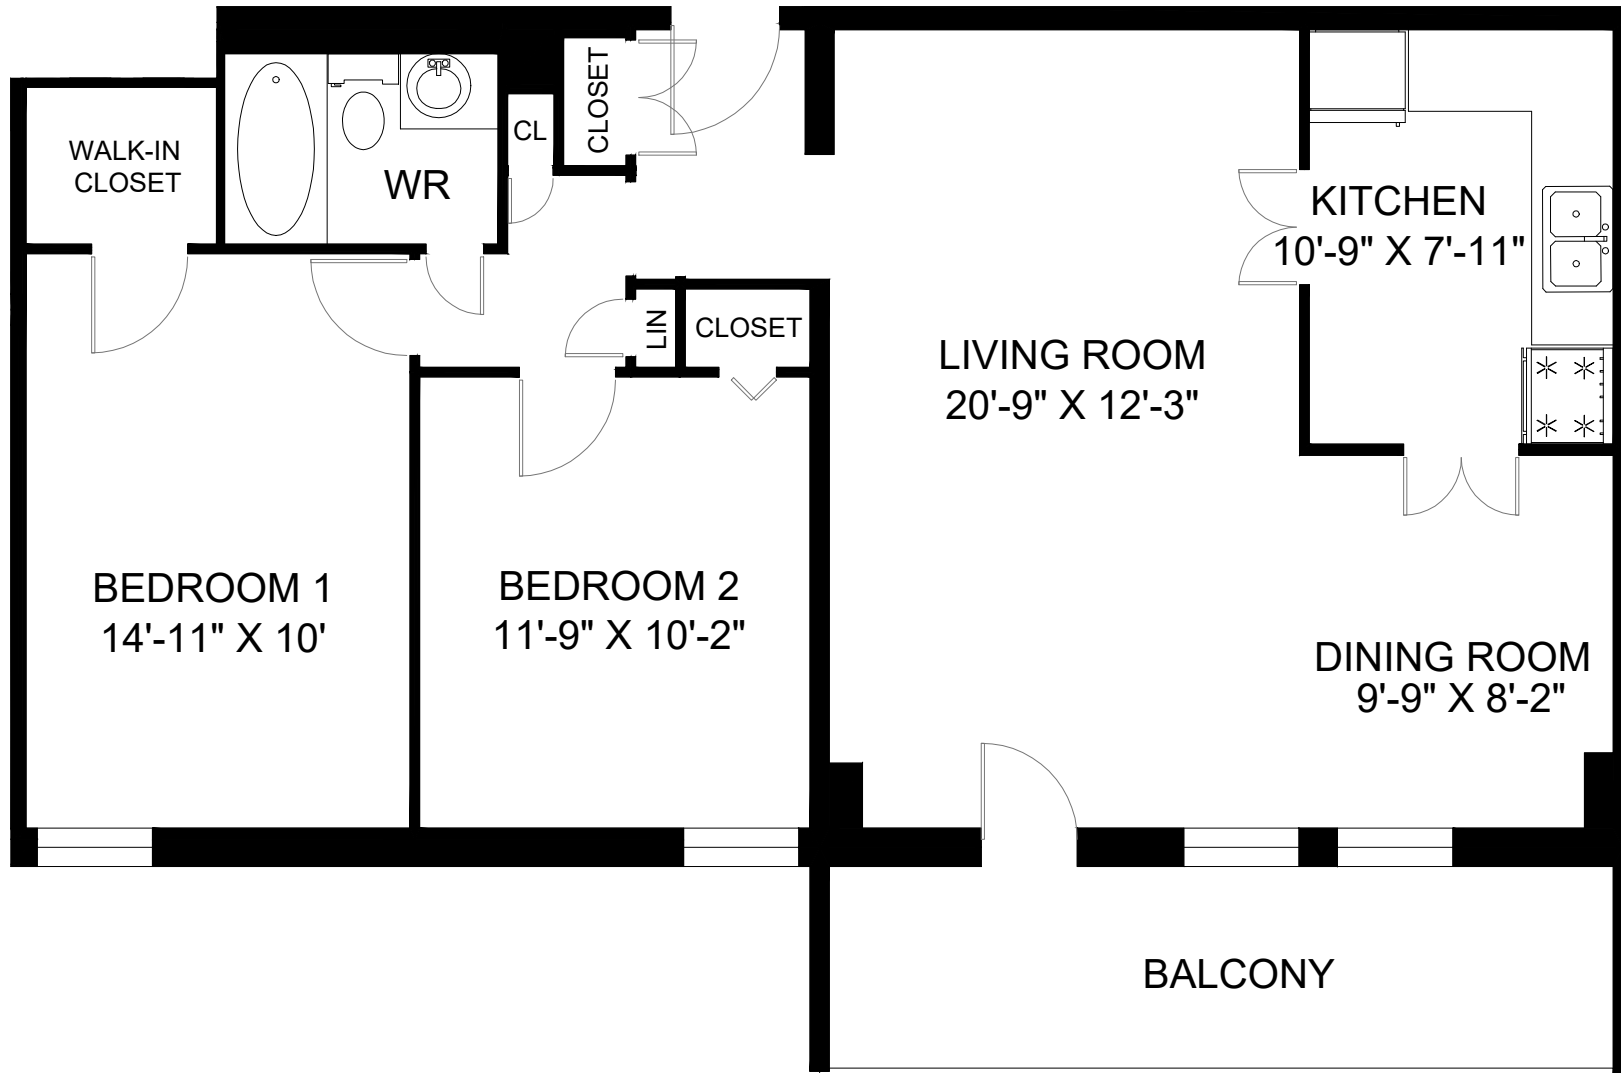

3895 LAWRENCE AVENUE EAST

TORONTO, ON

**LINE 06 - 2 BEDROOM
INTERIOR - 926 SQUARE FEET**

JULY 2019

FOR ILLUSTRATIVE PURPOSES ONLY.
ALL MEASUREMENTS SHOULD BE CONSIDERED APPROXIMATE.
© 2019 PLANIT MEASURING®