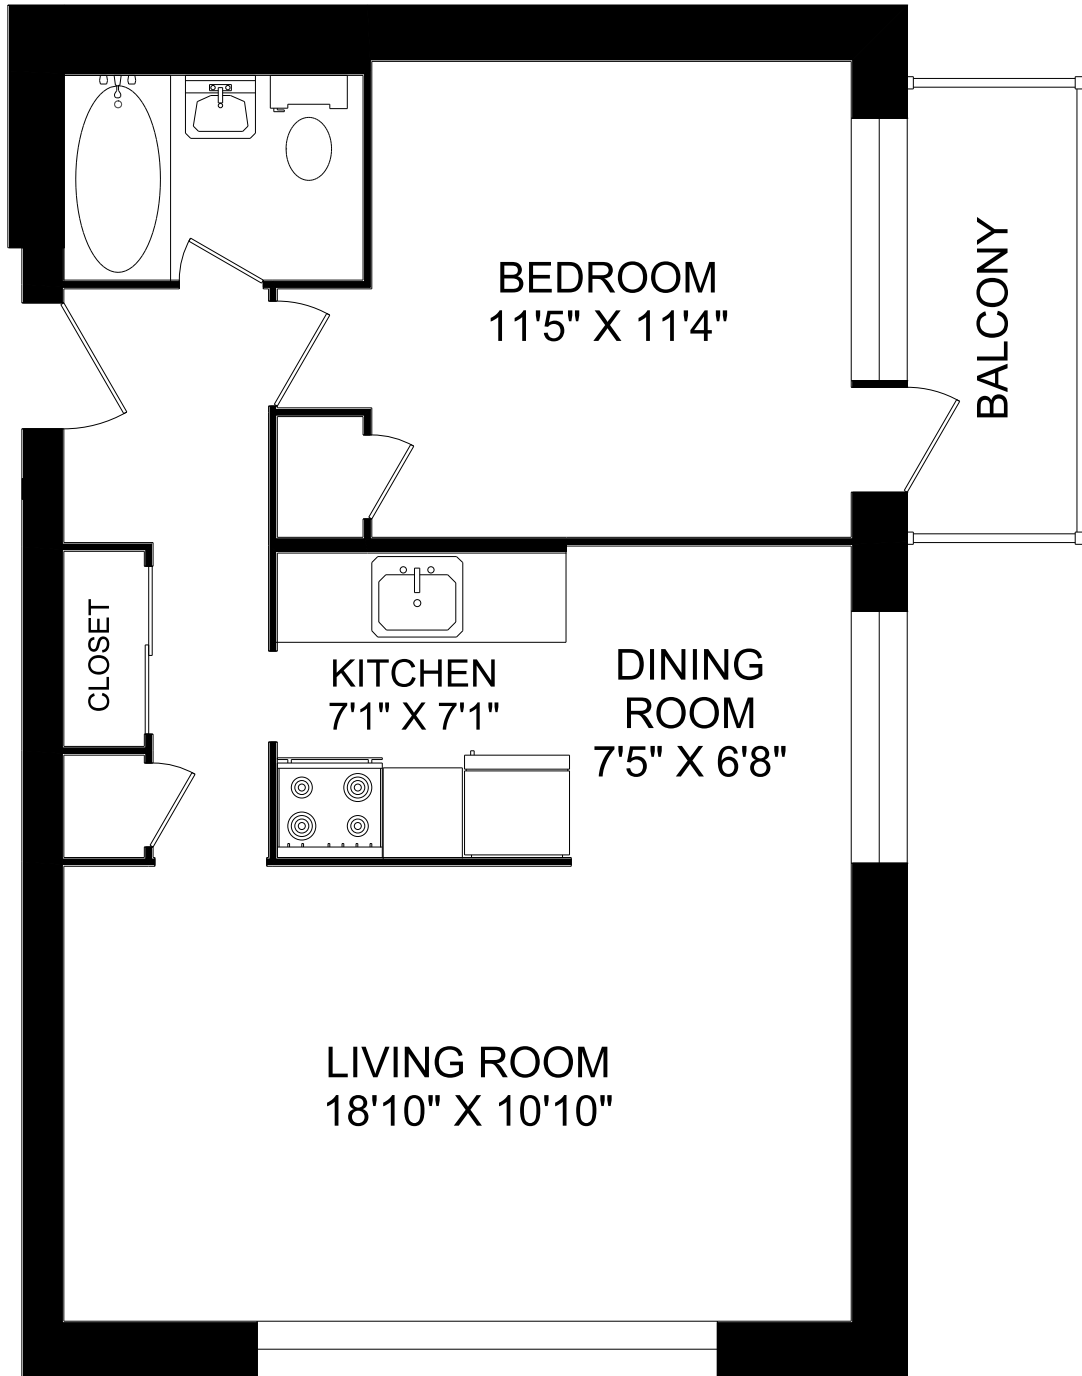

# 25 JANSUSIE ROAD

ONE BEDROOM UNIT 05  
676 SQUARE FEET