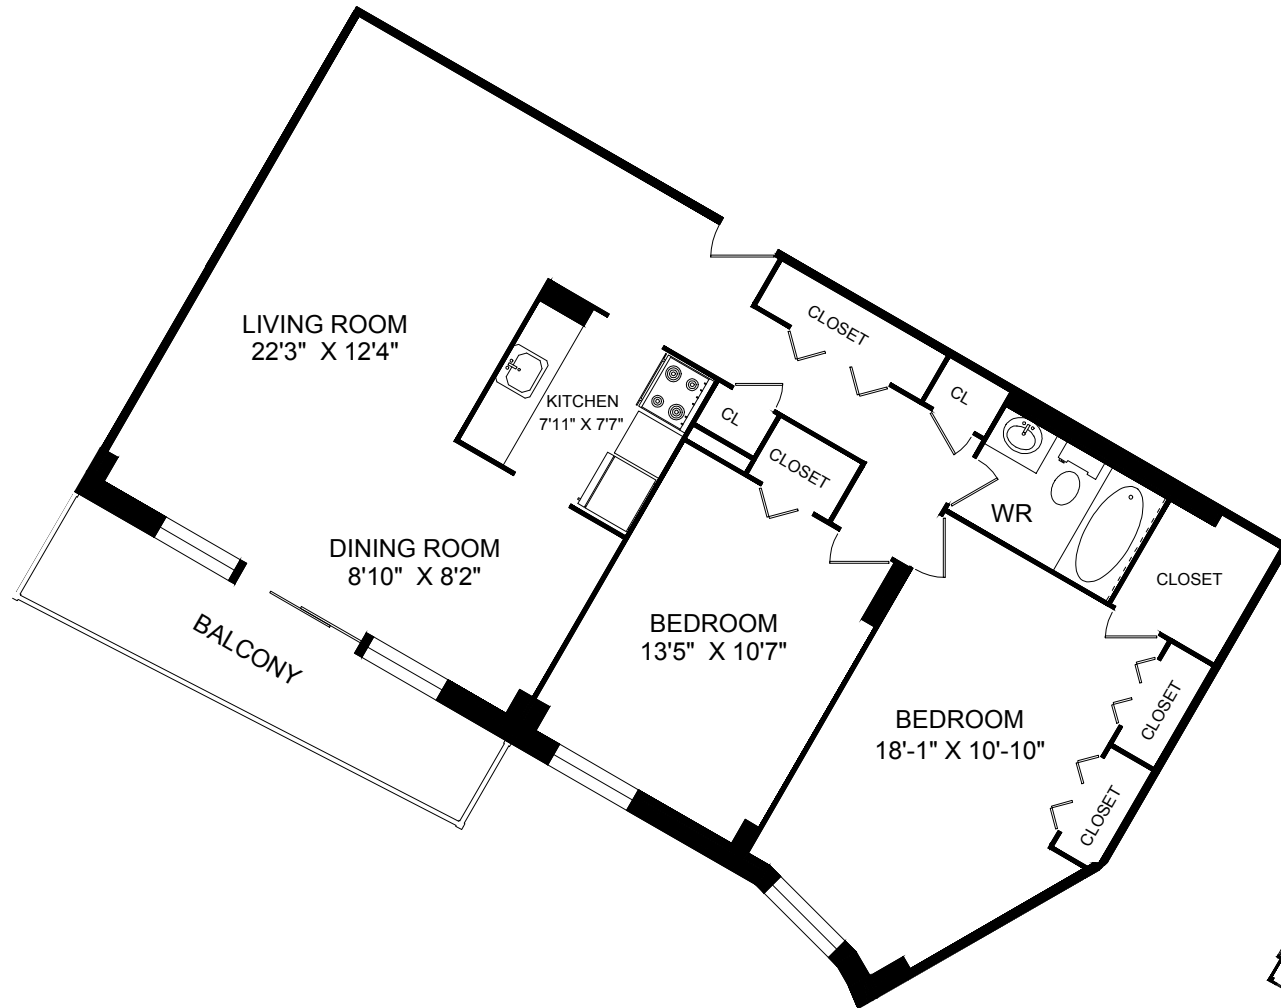

1360 DANFORTH ROAD TORONTO, ON

**LINE 01 - 2 BEDROOM
1,057 SQUARE FEET**