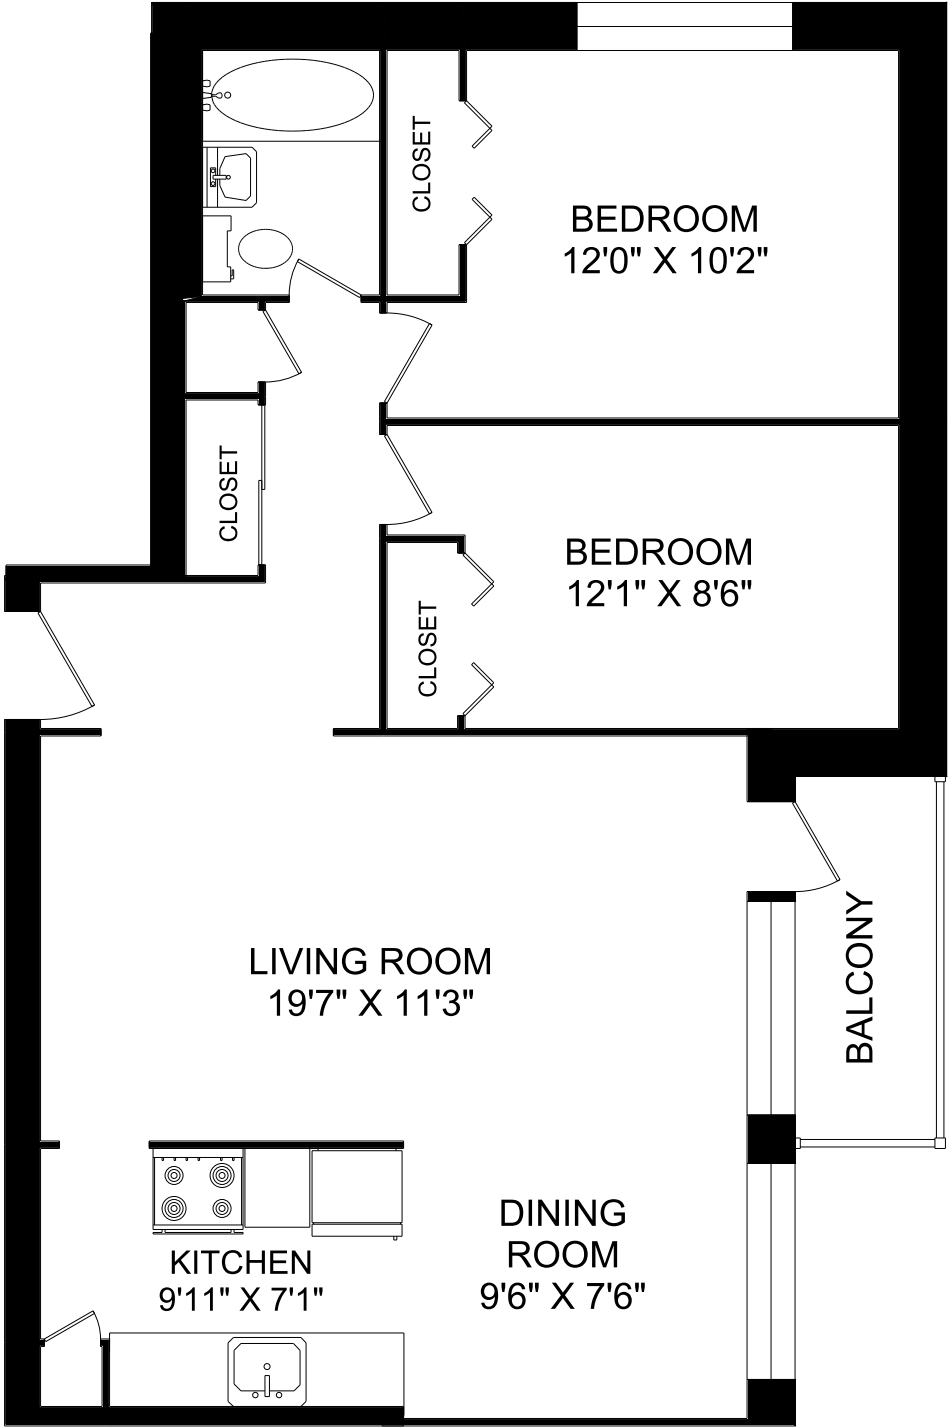

# 25 JANSUSIE ROAD

TWO BEDROOM UNIT 01  
875 SQUARE FEET