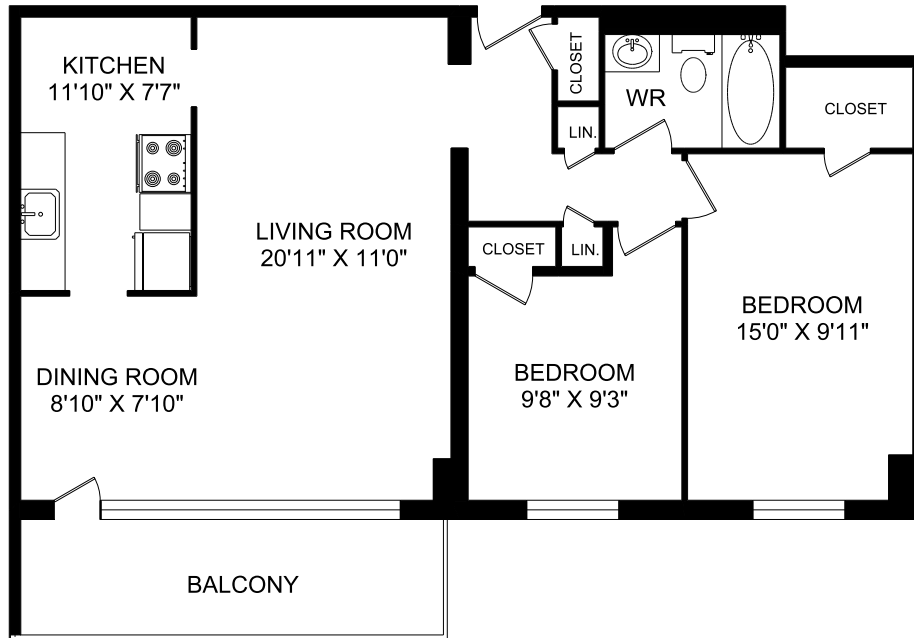

**15 EVA ROAD  
TORONTO, ONTARIO**

**TWO BEDROOM UNIT 08  
847 SQUARE FEET**

E&O.E.