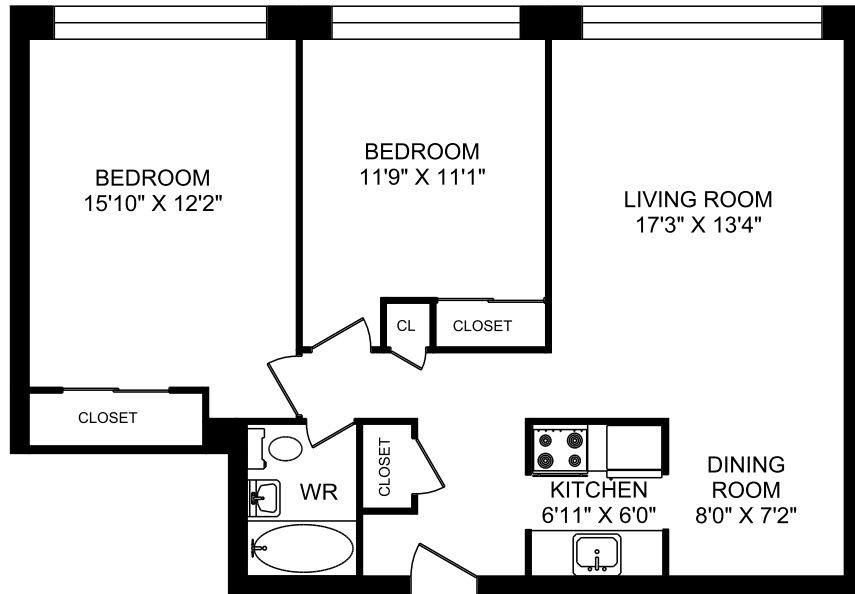

**99 DOWLING AVENUE
TORONTO, ONTARIO**

**TWO BEDROOM UNIT 14
937 SQUARE FEET**

E&O.E.