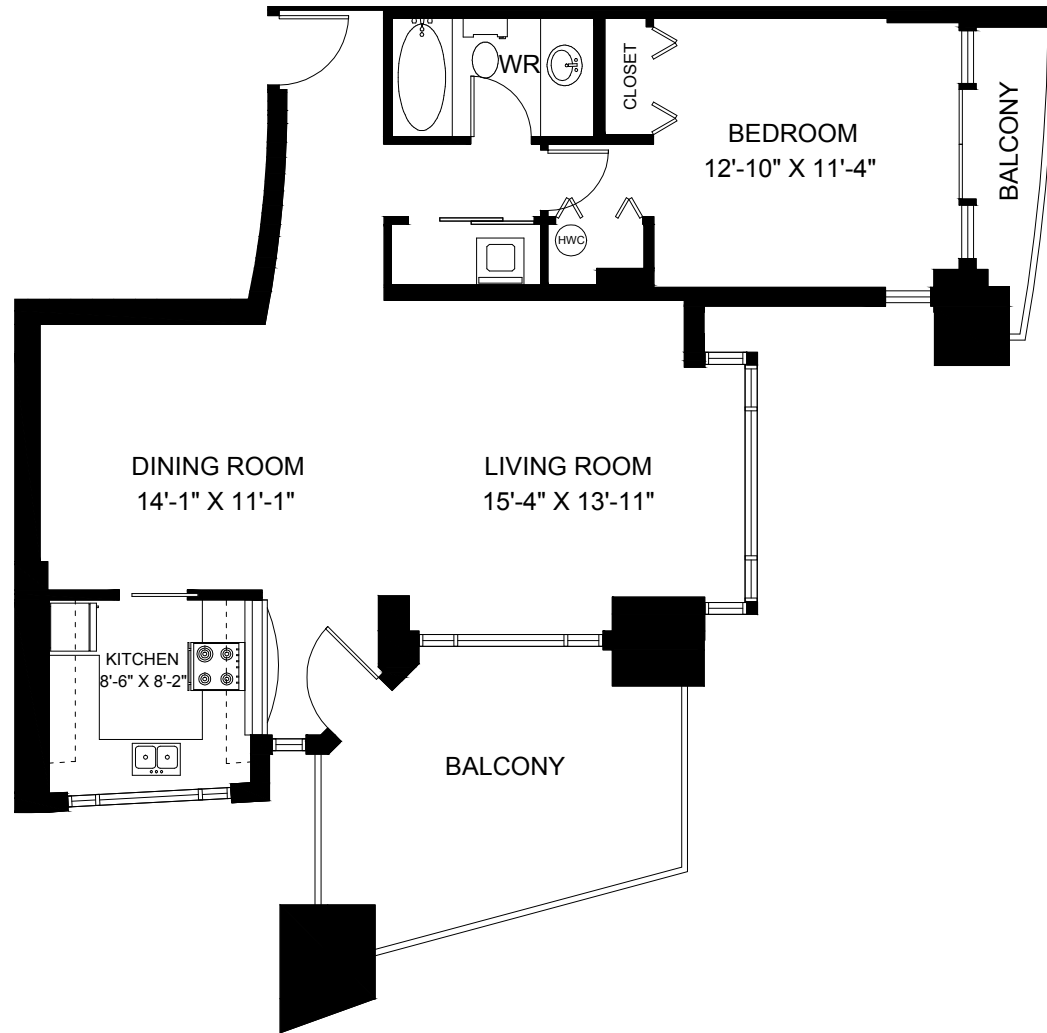

## NORTH VANCOUVER, BC

**LINE 03 - 1 BEDROOM**  
**864 SQUARE FEET**