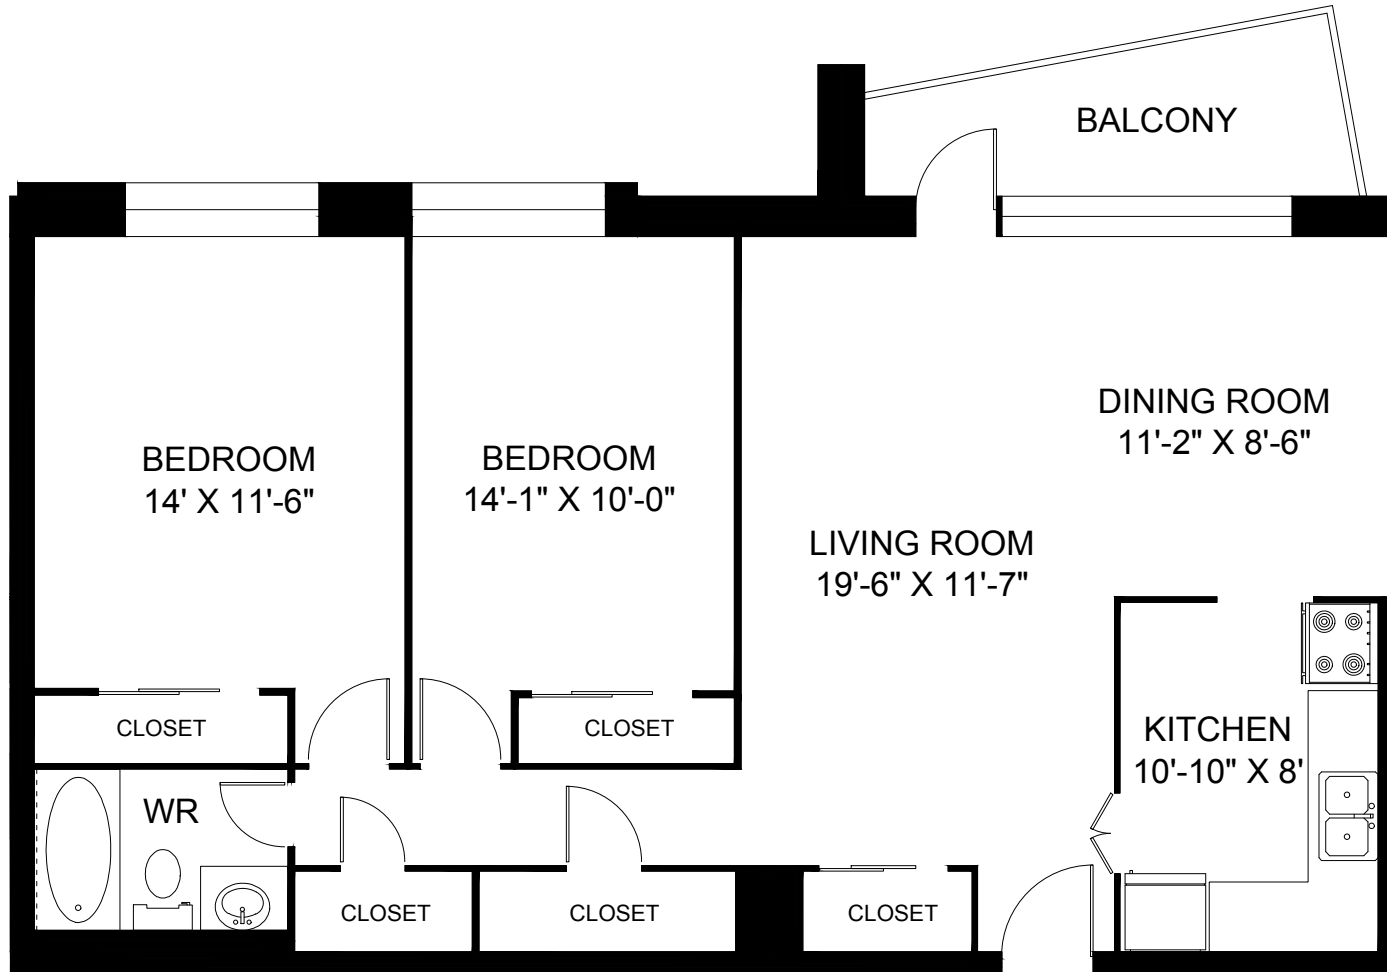

24 IDA STREET ST CATHERINES, ON

**LINE 12 - 2 BEDROOM
1,034 SQUARE FEET**