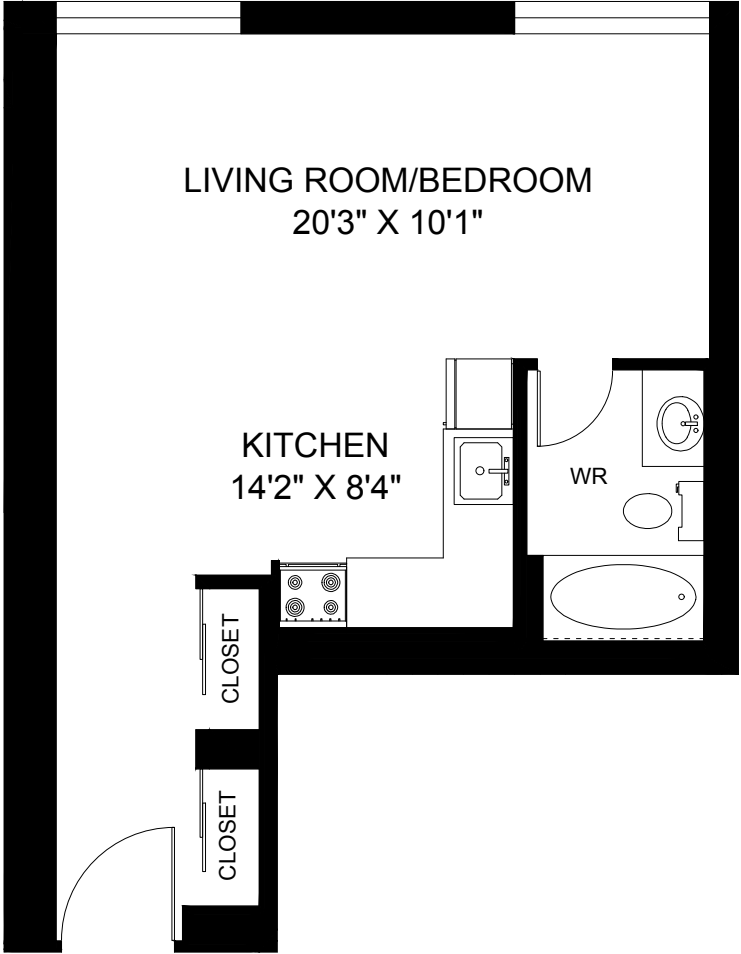

25 COUGAR COURT

TORONTO, ON

UNIT 105 - BACHELOR
551 SQUARE FEET

FOR ILLUSTRATIVE PURPOSES ONLY.
ALL MEASUREMENTS SHOULD BE CONSIDERED APPROXIMATE.
©2018 PLANIT MEASURING®