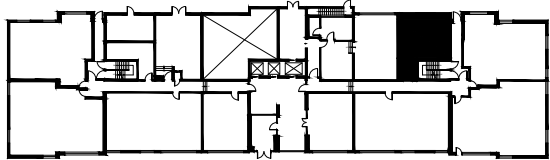

25 COUGAR COURT

TORONTO, ON

UNIT 105 - BACHELOR
551 SQUARE FEET

FOR ILLUSTRATIVE PURPOSES ONLY.
ALL MEASUREMENTS SHOULD BE CONSIDERED APPROXIMATE.
©2018 PLANIT MEASURING®