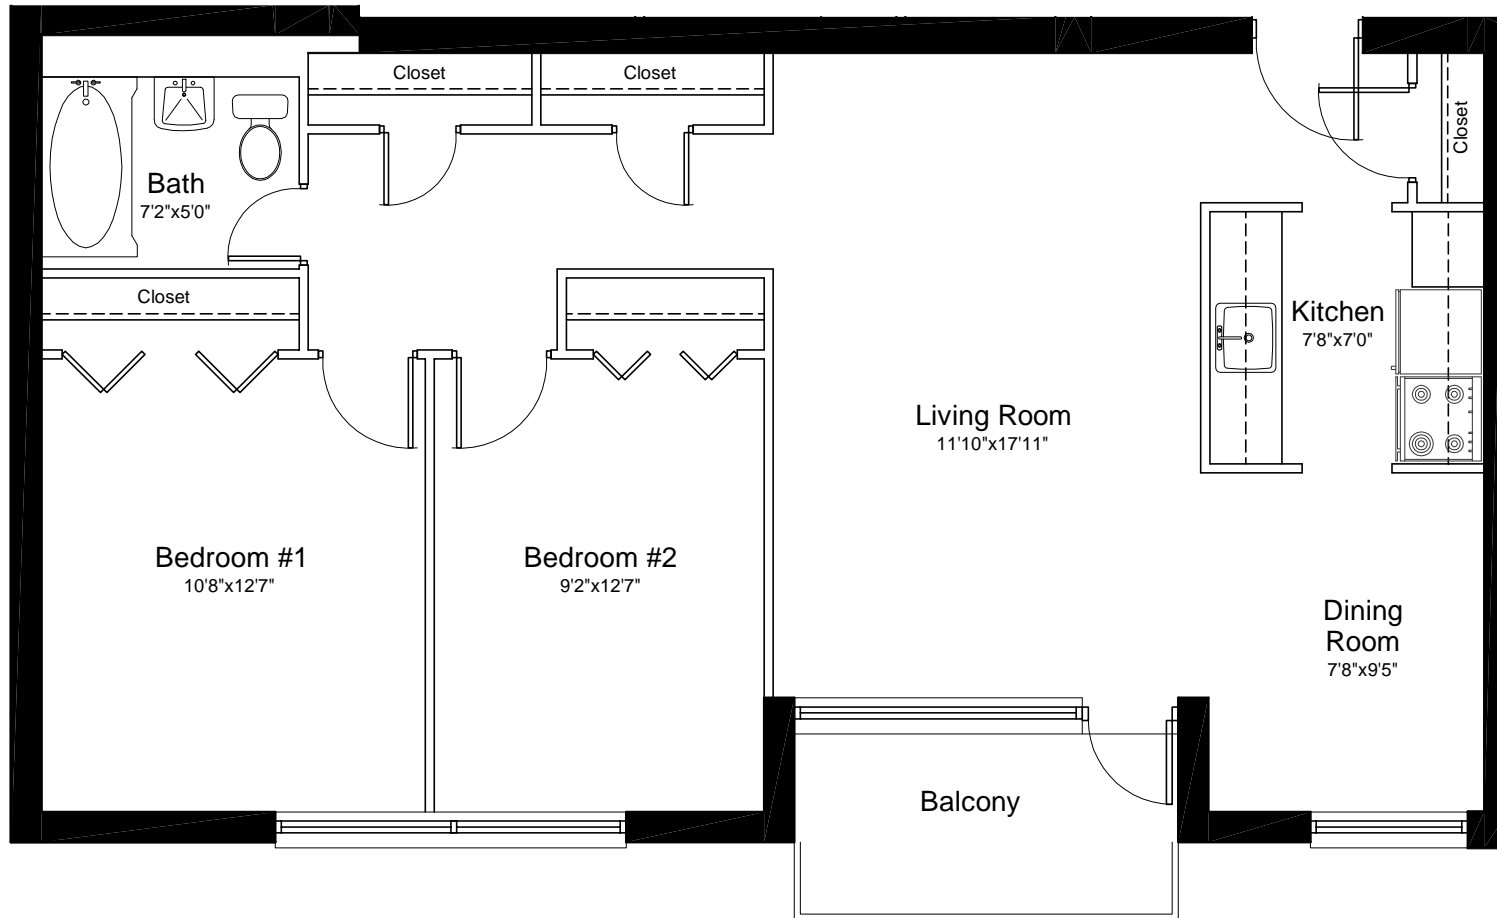

90 Jameson Avenue, Toronto

Typical Two Bedroom Apartment
900 Sq.Ft. Unit 202 to 702
Not to Scale