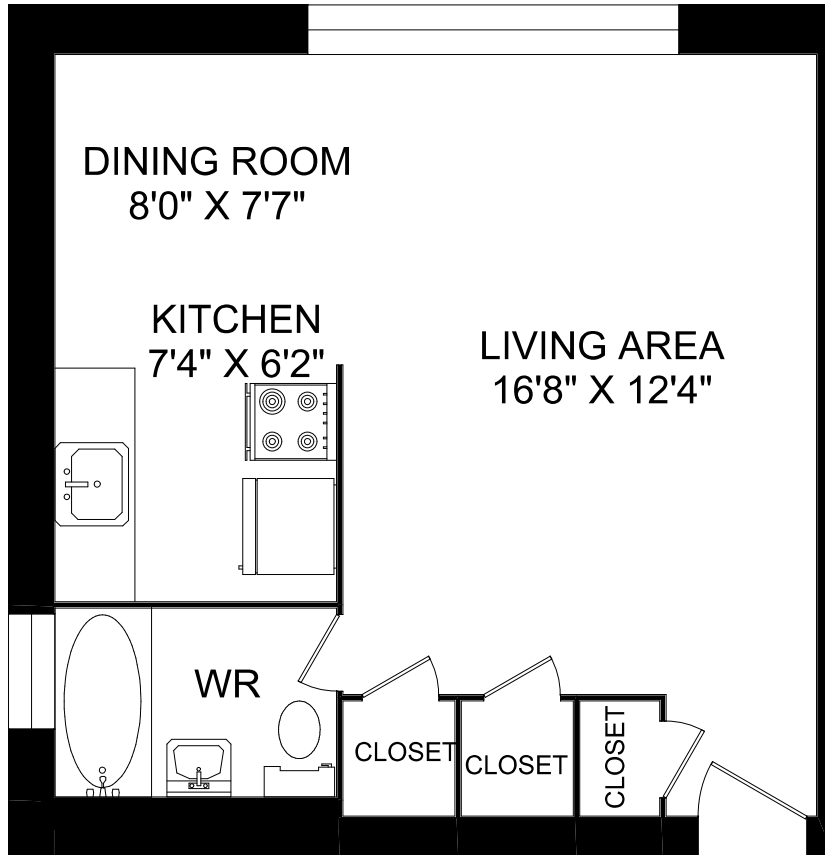

# 90 JAMESON AVENUE TORONTO, ON

LINE 08 - BACHELOR  
464 SQ.FT.

MARCH 2017

FOR ILLUSTRATIVE PURPOSES ONLY. ALL MEASUREMENTS SHOULD BE  
CONSIDERED APPROXIMATE.  
© 2017 PLANIT MEASURING®