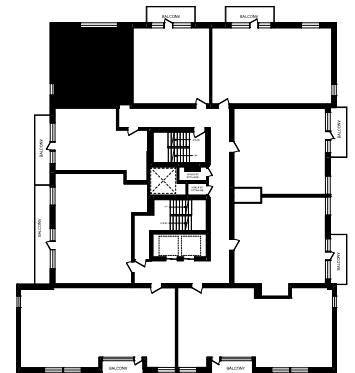

# 90 JAMESON AVENUE TORONTO, ON

LINE 08 - BACHELOR  
464 SQ.FT.

MARCH 2017

FOR ILLUSTRATIVE PURPOSES ONLY. ALL MEASUREMENTS SHOULD BE  
CONSIDERED APPROXIMATE.  
© 2017 PLANIT MEASURING®