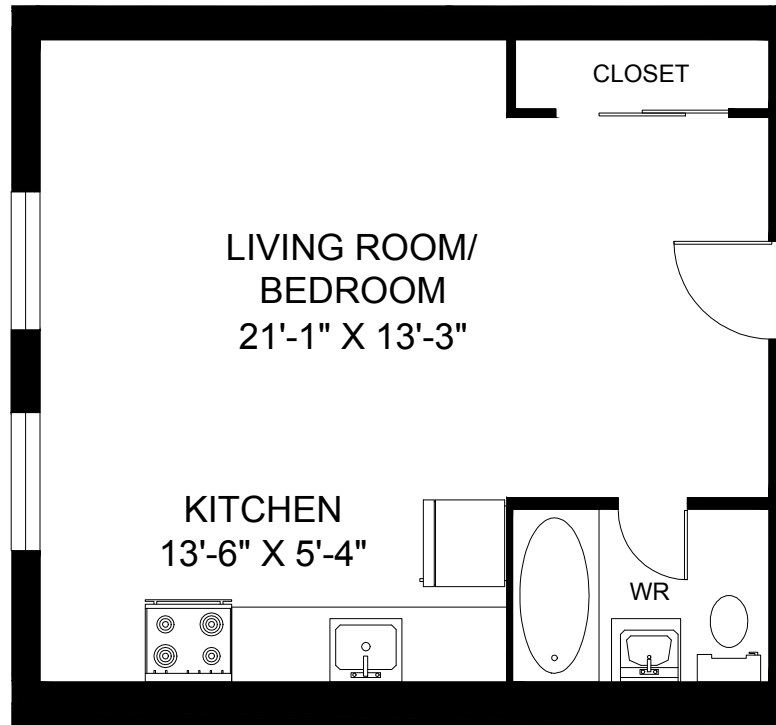

# 2757 KIPLING AVENUE TORONTO, ON

**UNIT 91 - BACHELOR  
445 SQUARE FEET**