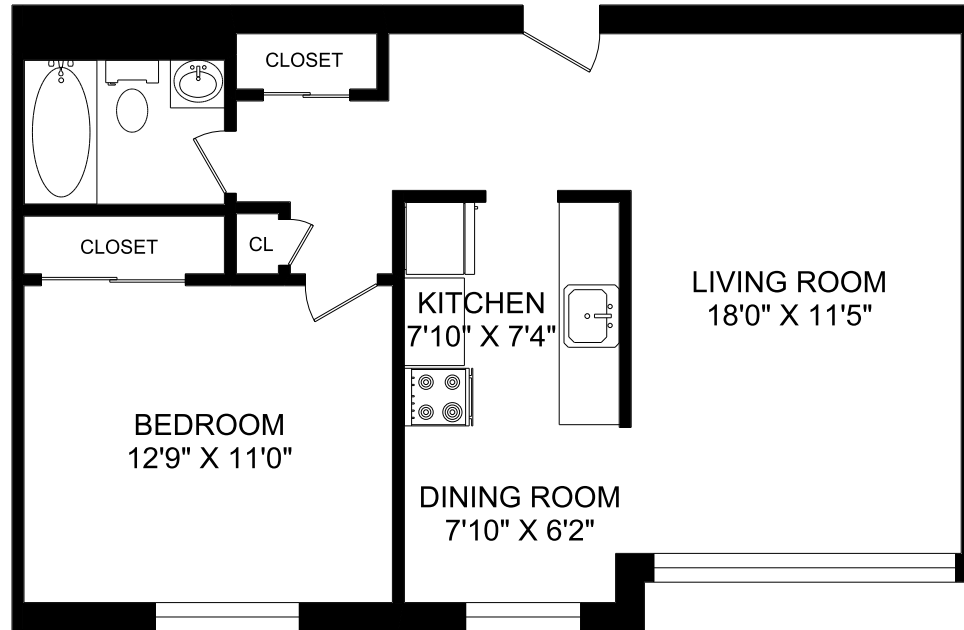

19 CRAIGTON DRIVE TORONTO, ON

**UNIT B8 - 1 BEDROOM
700 SQFT.**

KEYPLAN