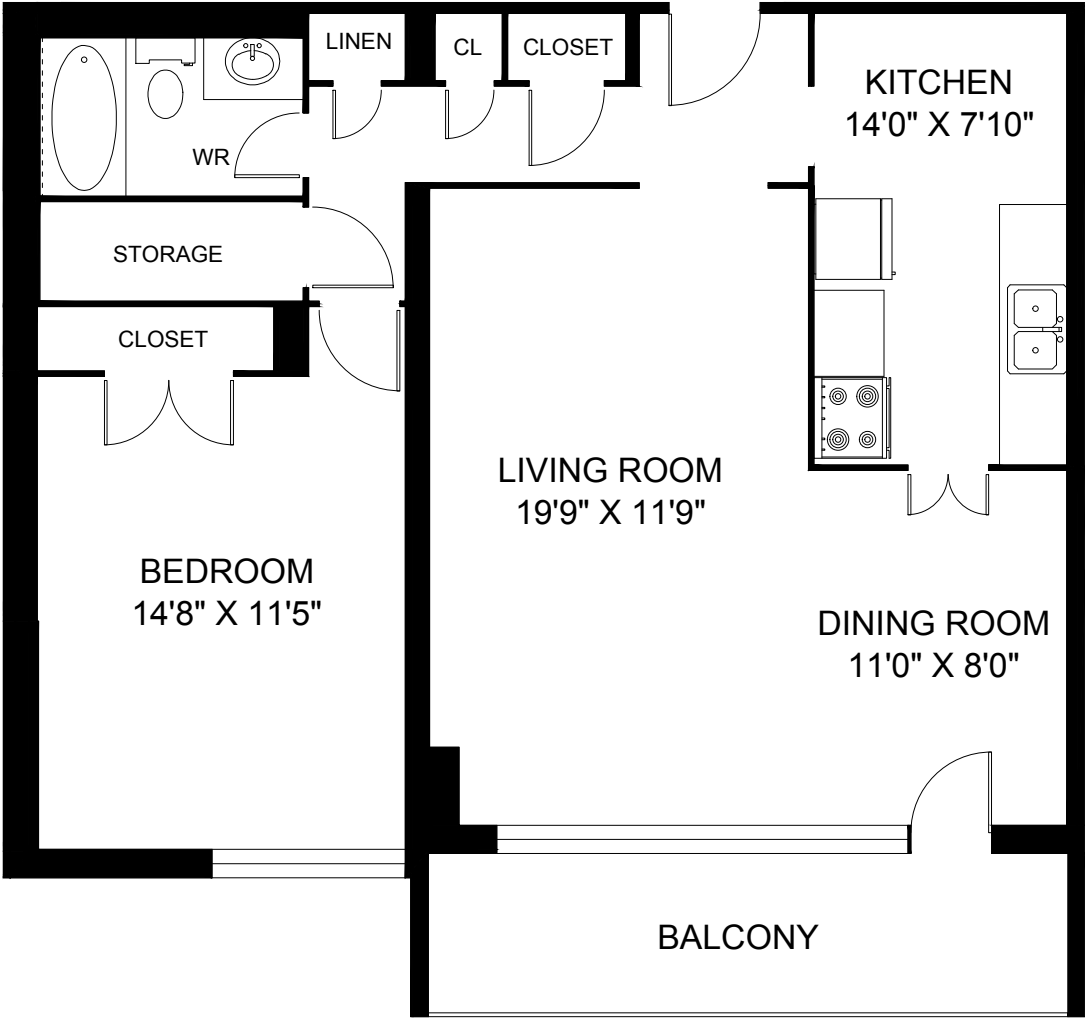

# 25 COUGAR COURT

TORONTO, ON

**LINE 07 - 1 BEDROOM  
874 SQUARE FEET**

FOR ILLUSTRATIVE PURPOSES ONLY.  
ALL MEASUREMENTS SHOULD BE CONSIDERED APPROXIMATE.  
©2018 PLANIT MEASURING®