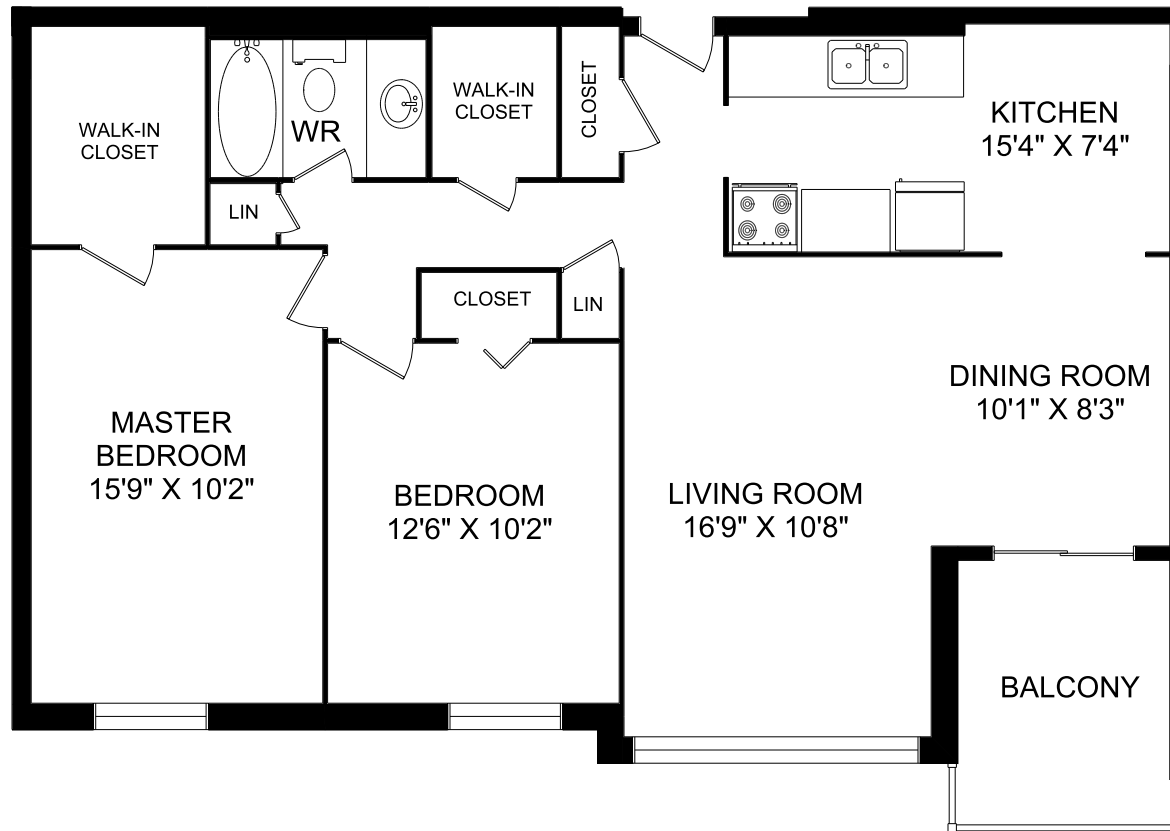

3480 HAVENWOOD DRIVE

MISSISSAUGA, ON

UNIT 11 - 2 BEDROOM
976 SQ.FT.

KEYPLAN

© 2015 PLANIT MEASURING[®]
ROOM SIZES SHOULD BE CONSIDERED APPROXIMATE