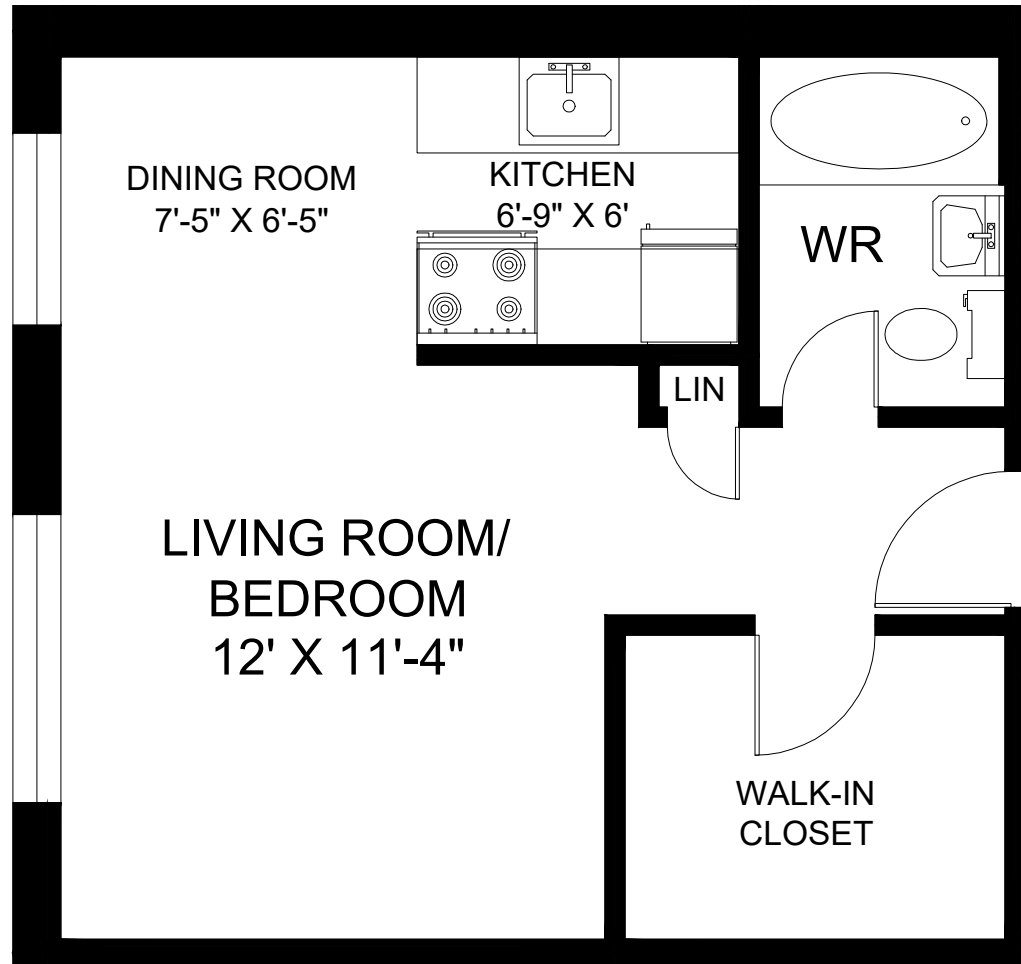

# 5450 UNIVERSITY BOULEVARD VANCOUVER, BC

NOVEMBER 2018

**UNIT 202 - BACHELOR**  
**405 SQUARE FEET**

FOR ILLUSTRATIVE PURPOSES ONLY.  
ALL MEASUREMENTS SHOULD BE CONSIDERED APPROXIMATE.  
© 2018 PLANIT MEASURING®