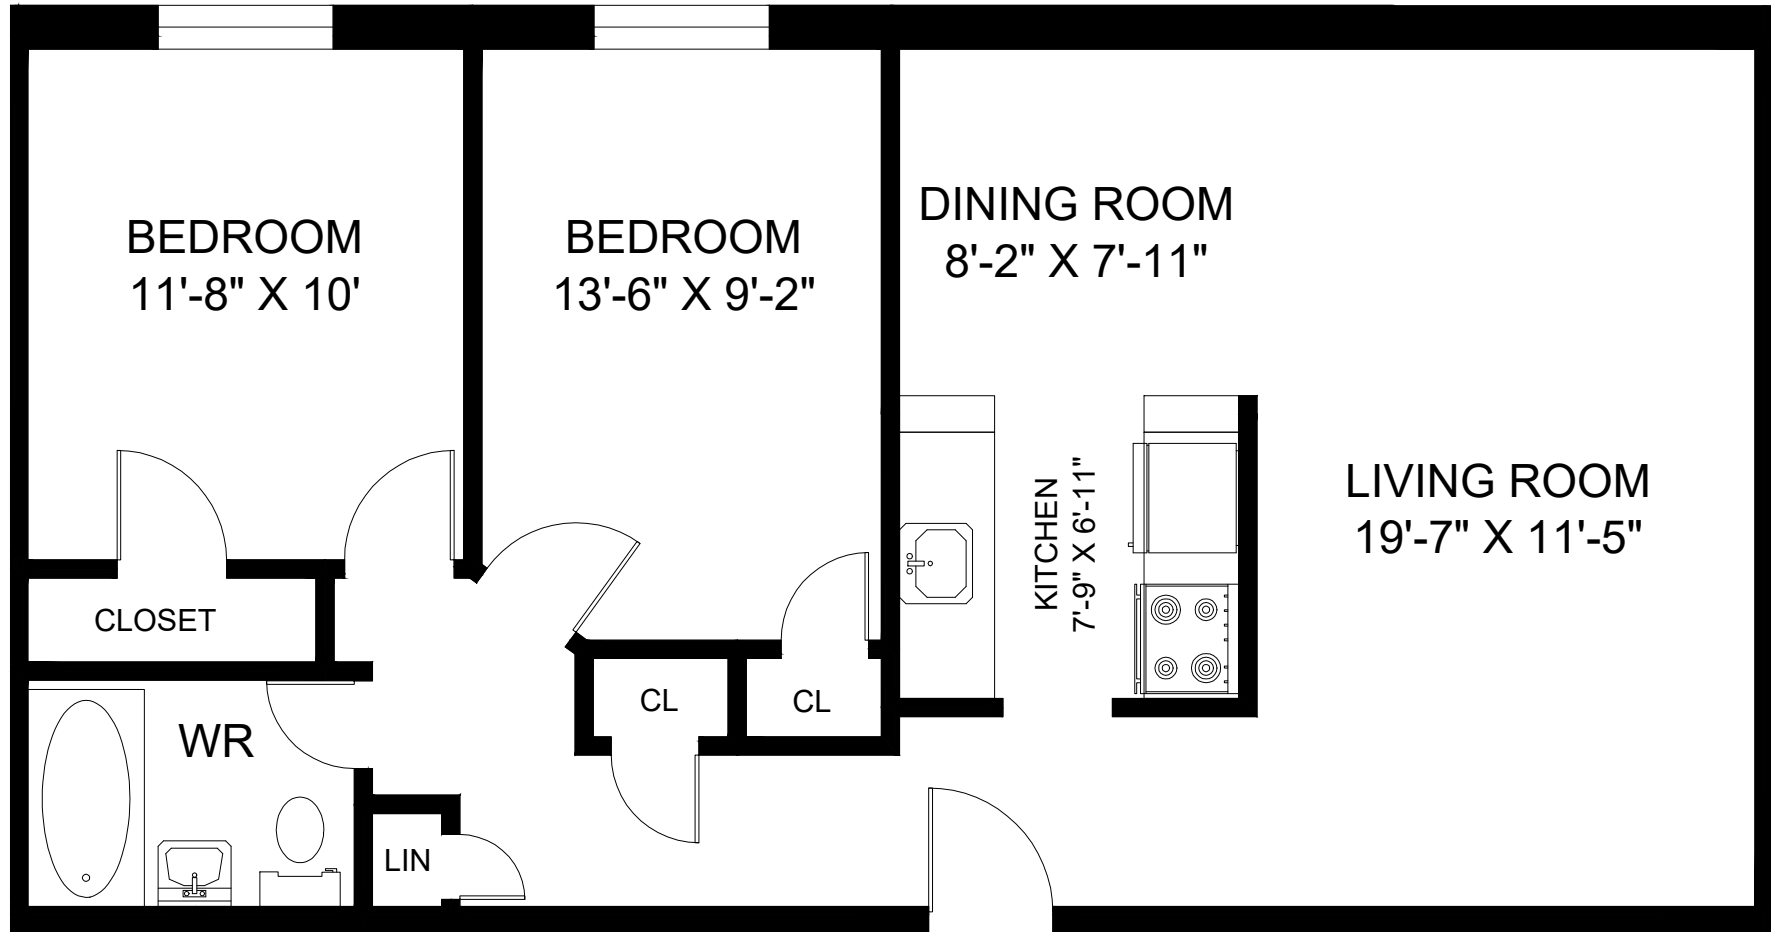

5450 UNIVERSITY BOULEVARD VANCOUVER, BC

NOVEMBER 2018

UNIT 308 - 2 BEDROOM
843 SQUARE FEET

FOR ILLUSTRATIVE PURPOSES ONLY.
ALL MEASUREMENTS SHOULD BE CONSIDERED APPROXIMATE.
©2018 PLANIT MEASURING®