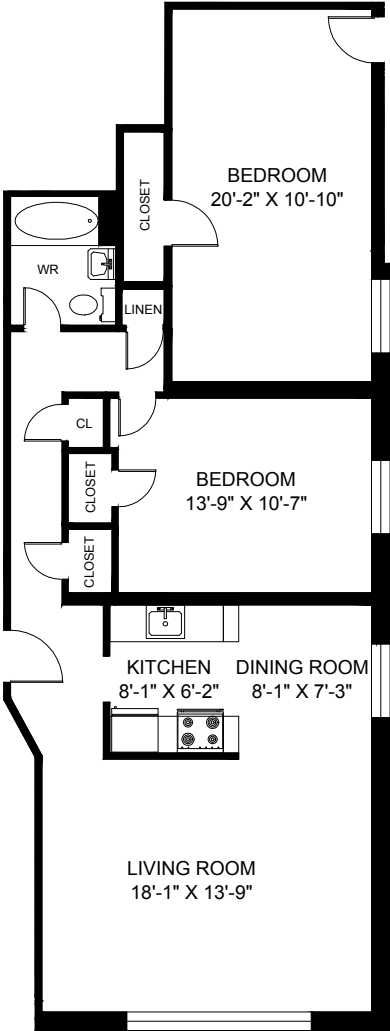

5600 DALHOUSIE ROAD VANCOUVER, BC

**UNIT 104 - 2 BEDROOM
777 SQUARE FEET**

FOR ILLUSTRATIVE PURPOSES ONLY.
ALL MEASUREMENTS SHOULD BE CONSIDERED APPROXIMATE.
© 2018 PLANIT MEASURING®