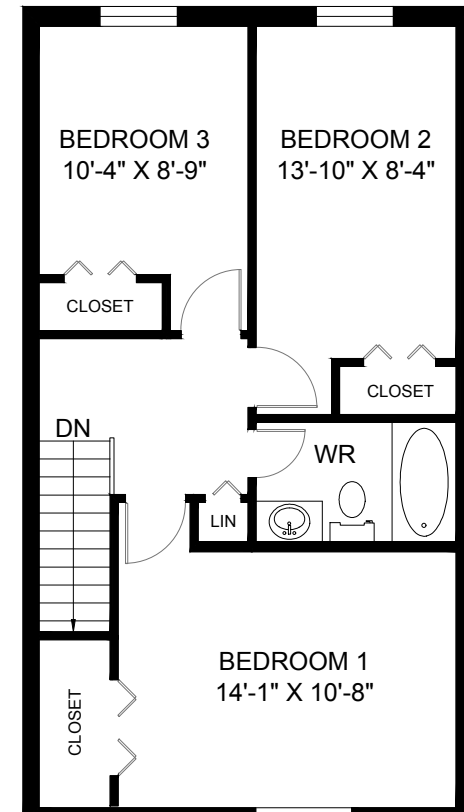

472,484,494,530 ARLINGTON BOULEVARD BURLINGTON, ON

552.694444 SQ. FT.

BASEMENT

552.694444 SQ. FT.

MAIN FLOOR

633.744792 SQ. FT.

2ND FLOOR

**UNIT TYPE A - 3 BEDROOM
1,740 SQUARE FEET**