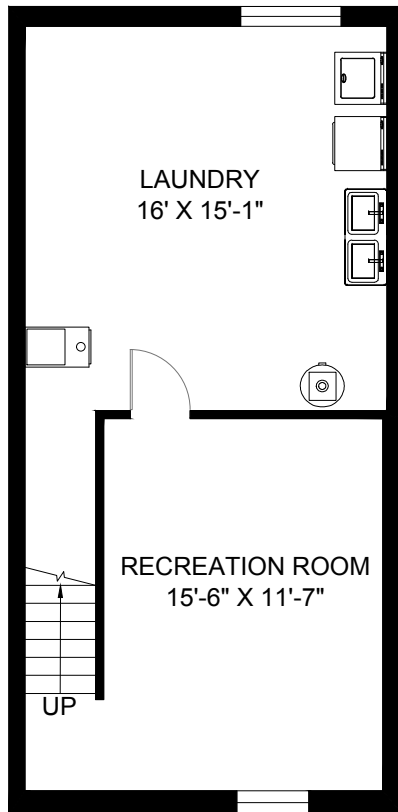

472,484,494,530 ARLINGTON BOULEVARD BURLINGTON, ON

552.694444 SQ. FT.

BASEMENT

552.694444 SQ. FT.

MAIN FLOOR

633.744792 SQ. FT.

2ND FLOOR

**UNIT TYPE A - 3 BEDROOM
1,740 SQUARE FEET**