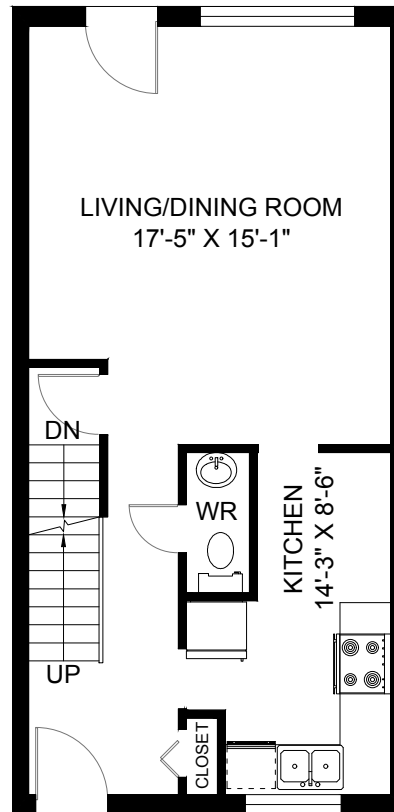

472,484,494,530 ARLINGTON BOULEVARD BURLINGTON, ON

552.694444 SQ. FT.

BASEMENT

552.694444 SQ. FT.

MAIN FLOOR

633.744792 SQ. FT.

2ND FLOOR

**UNIT TYPE A - 3 BEDROOM
1,740 SQUARE FEET**