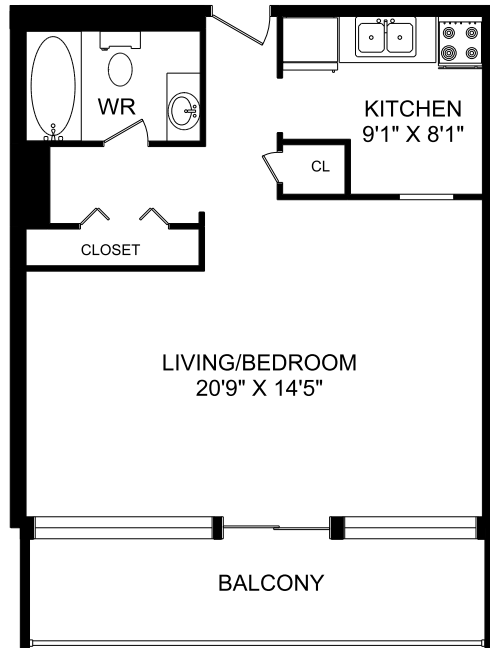

**350 THE EAST MALL  
TORONTO, ONTARIO**

**BACHELOR UNIT 05  
519 SQUARE FEET**

E&O.E.