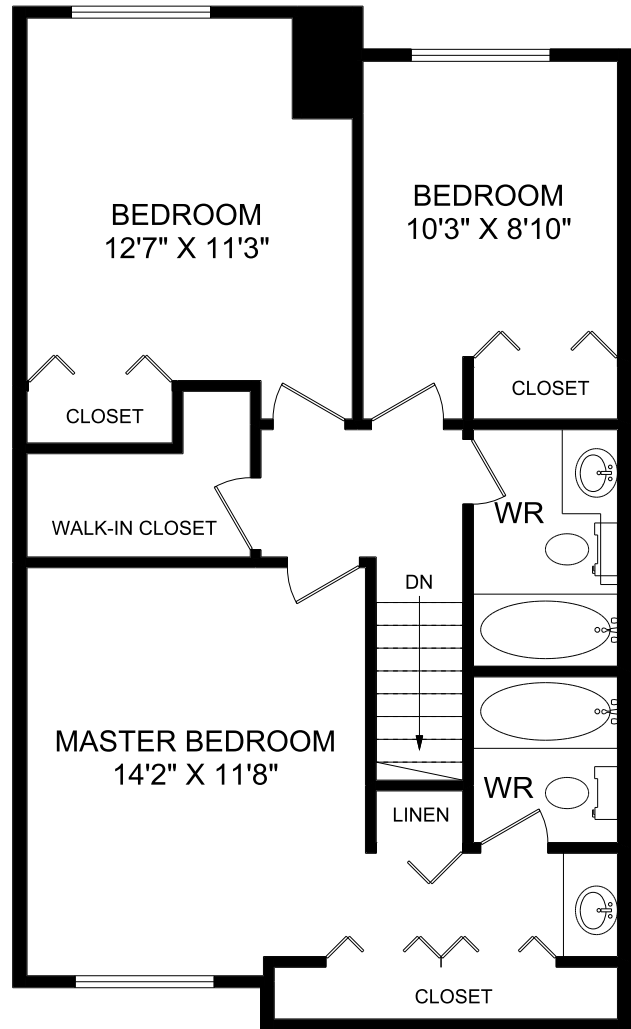

3715 - 3801 PRINCESS AVENUE

NORTH VANCOUVER, BC

MAIN FLOOR

SECOND FLOOR

3 BEDROOMS - TYPE A
1,404 SQ.FT.