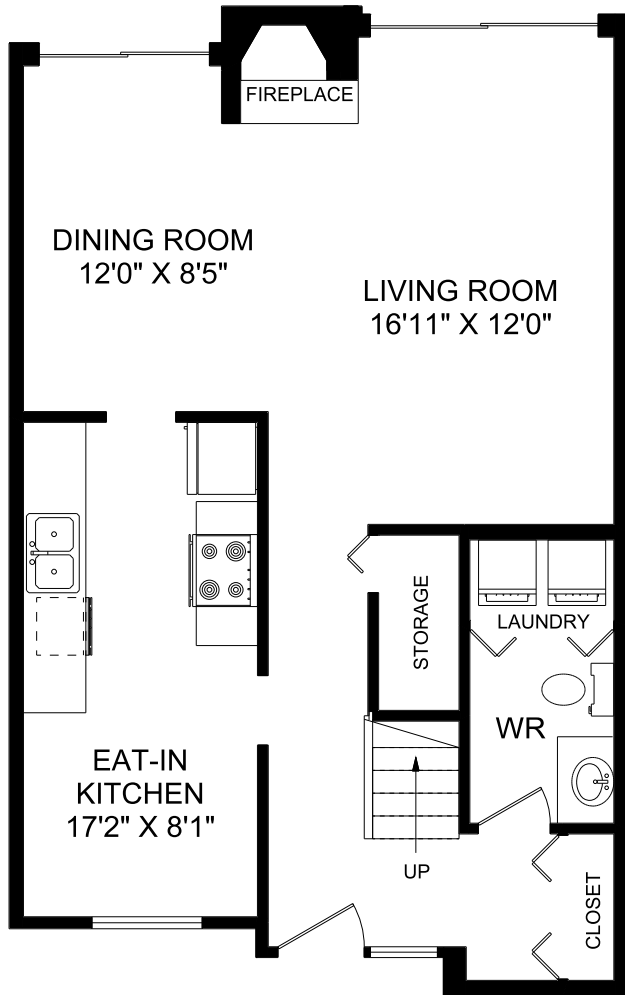

3715 - 3801 PRINCESS AVENUE

NORTH VANCOUVER, BC

MAIN FLOOR

SECOND FLOOR

3 BEDROOMS - TYPE A
1,404 SQ.FT.