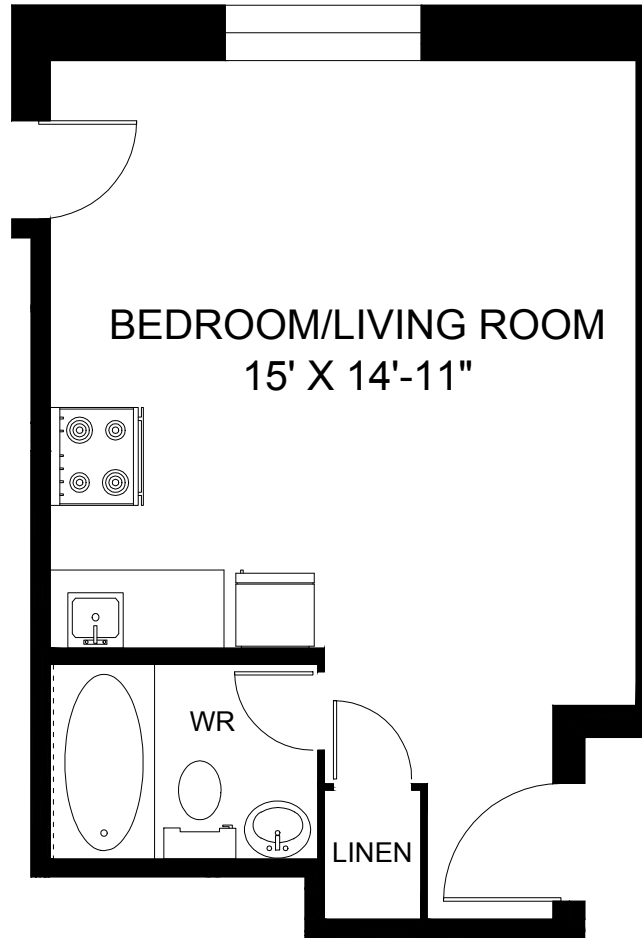

24 TYNDALL AVENUE TORONTO, ON

**UNIT 112 - BACHELOR
359 SQUARE FEET**