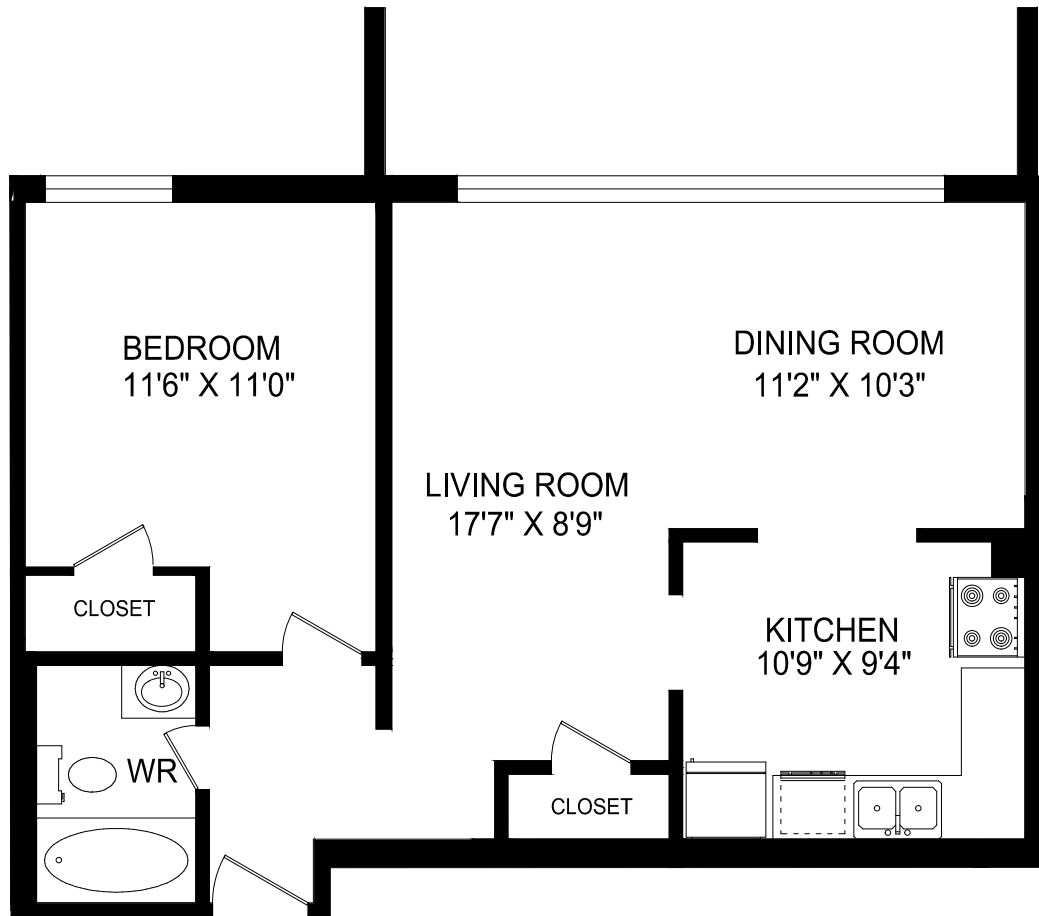

750 MORNINGSIDE AVENUE TORONTO, ON

**UNIT 211 - 1 BEDROOM
700 SQUARE FEET**