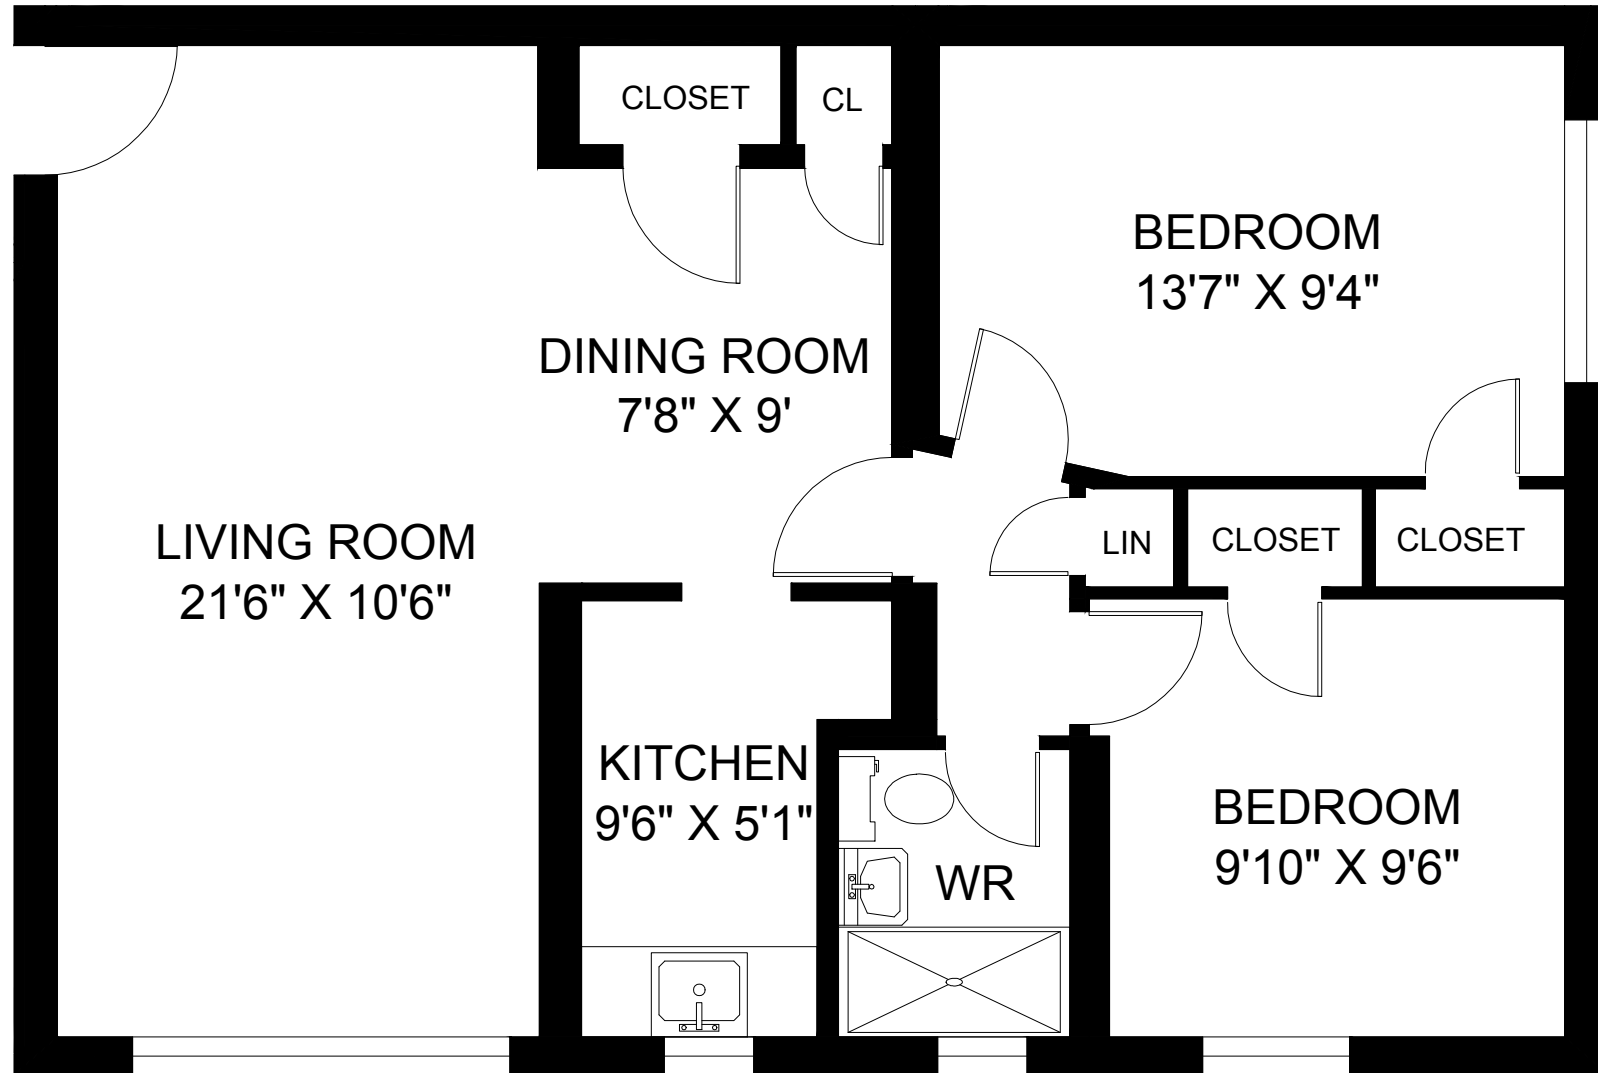

## SCARBOROUGH, ON

**UNIT 306&310 - 2 BEDROOM  
INTERIOR - 785 SQUARE FEET**

PLEASE NOTE: UNIT AREAS HAVE NOT BEEN SITE VERIFIED.