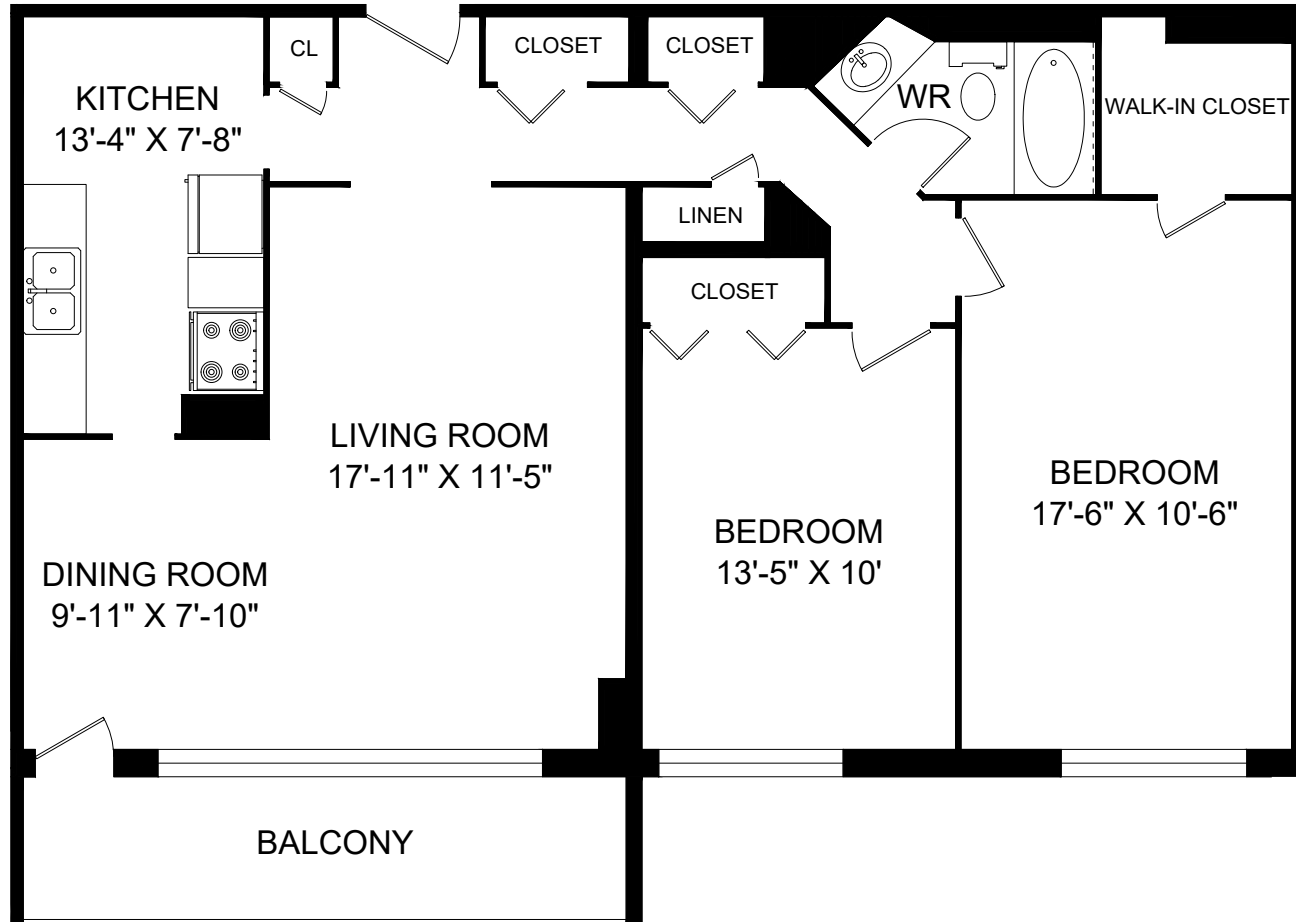

# 3434 EGLINTON AVENUE EAST TORONTO, ON

**LINE 10B - 2 BEDROOM  
INTERIOR - 1,013 SQUARE FEET  
BALCONY - 95 SQUARE FEET**