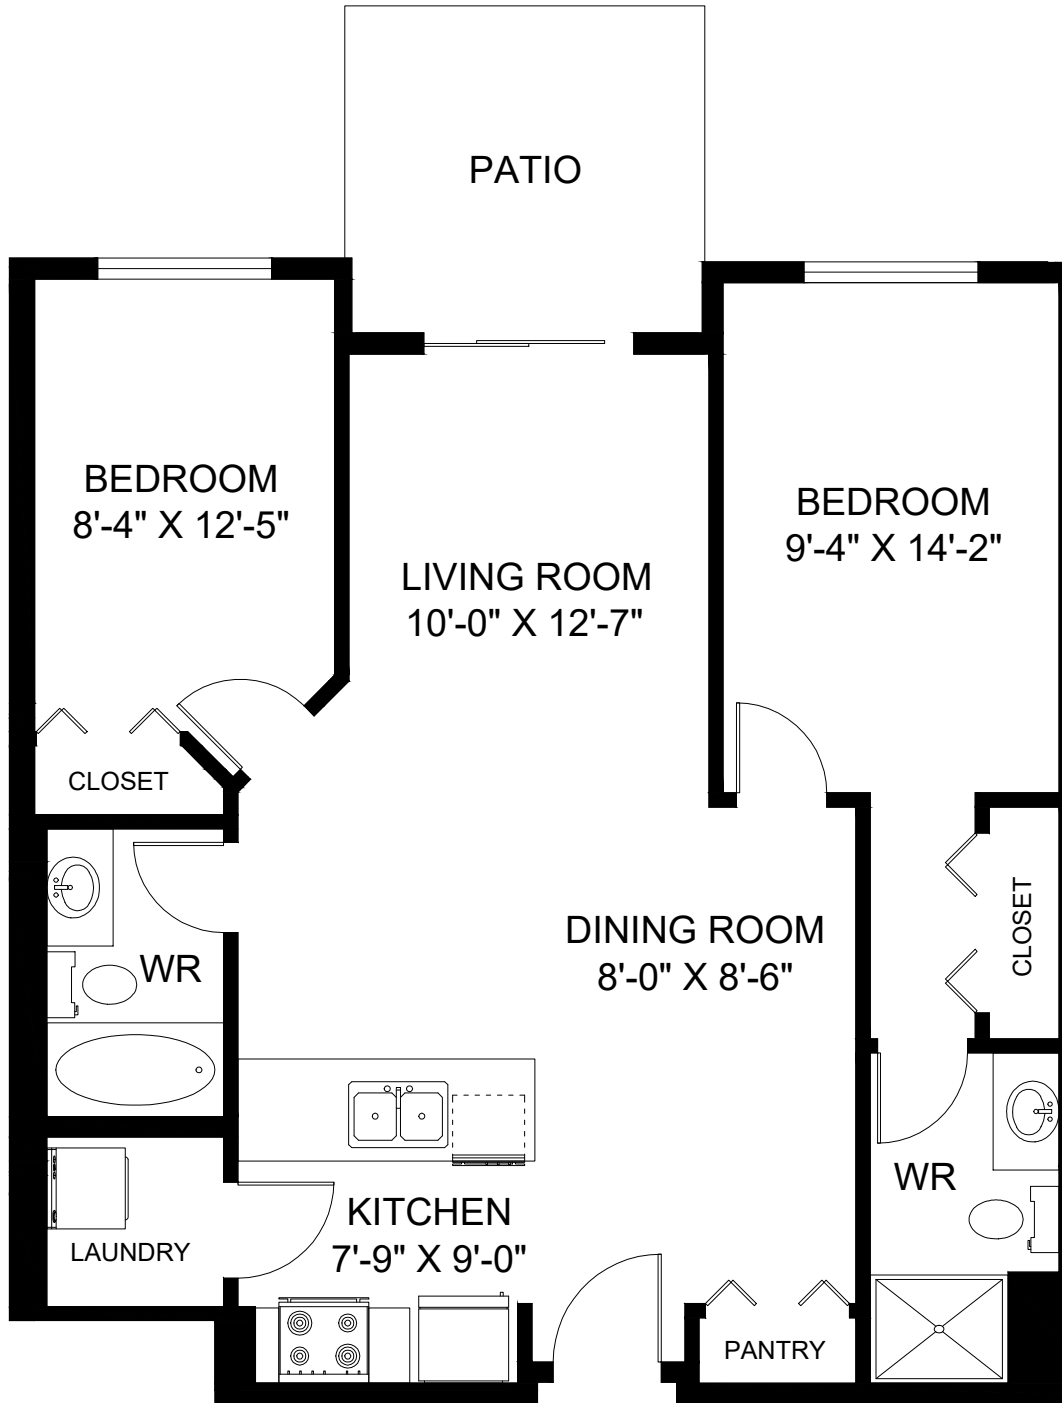

**5477 200 STREET
LANGLEY, BC**

**UNIT 110 - 2 BEDROOM
INTERIOR - 887 SQUARE FEET
PATIO - 90 SQUARE FEET**