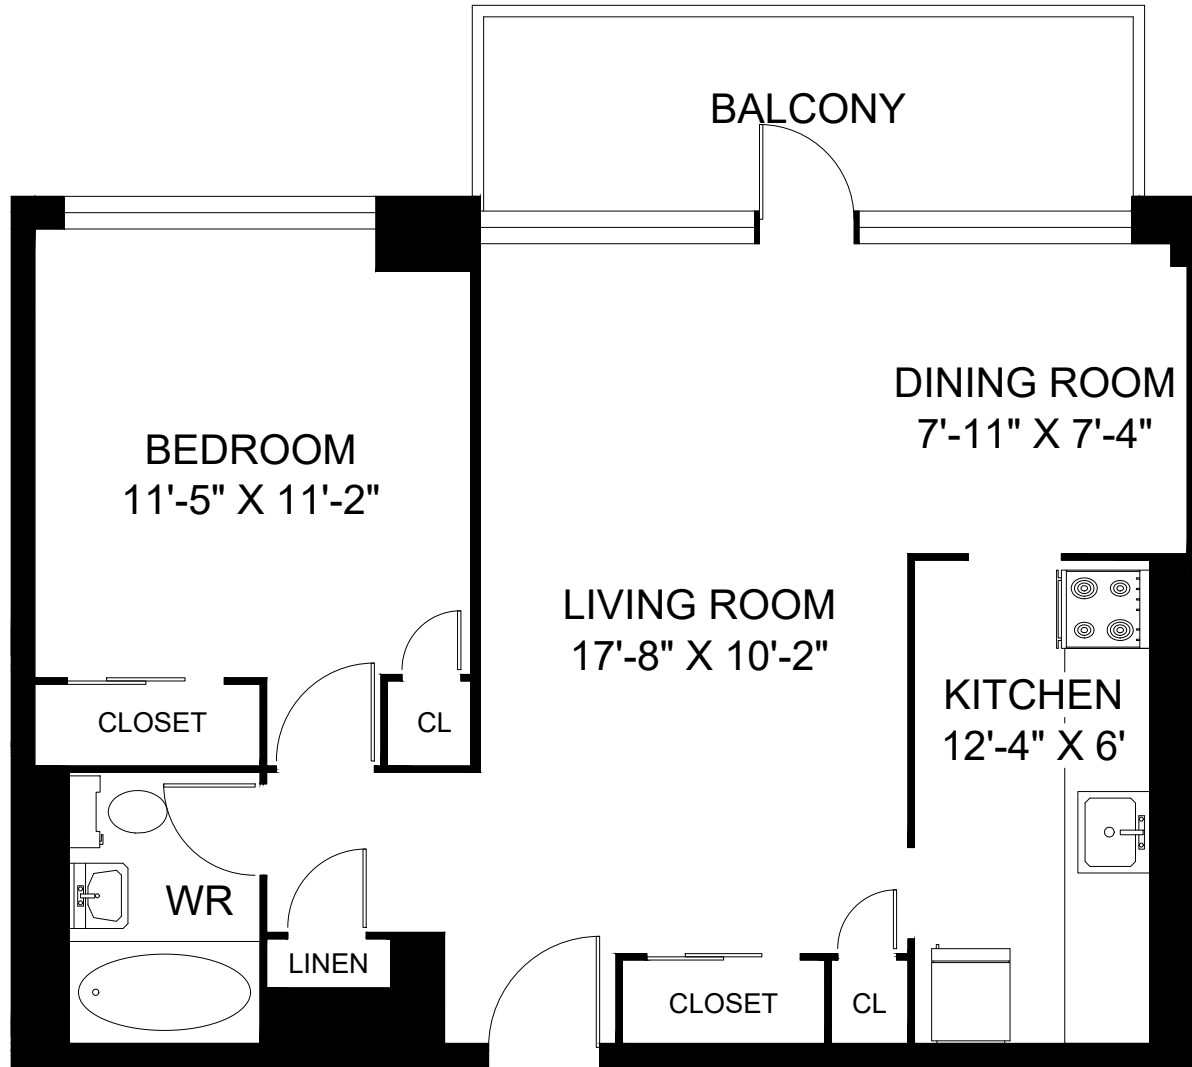

105 ISABELLA STREET TORONTO, ON

**LINE 03A - 1 BEDROOM
INTERIOR - 653 SQUARE FEET
BALCONY - 90 SQUARE FEET**