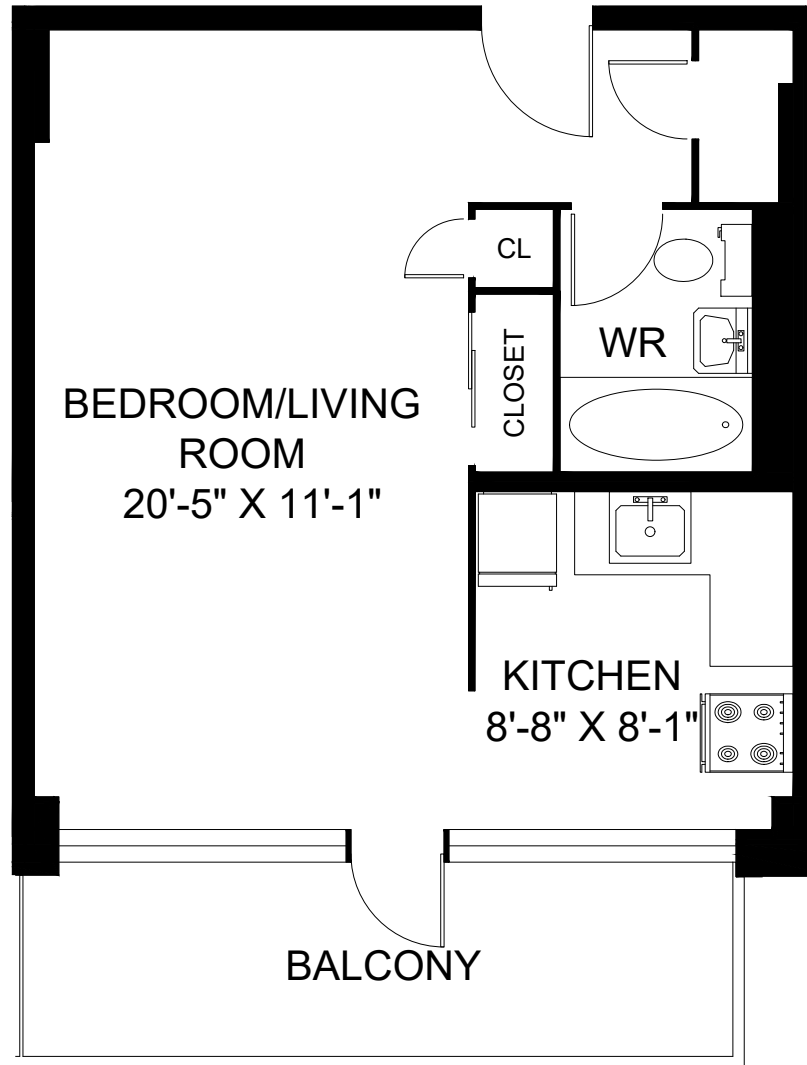

105 ISABELLA STREET TORONTO, ON

**LINE 07A - BACHELOR
INTERIOR - 441 SQUARE FEET
BALCONY - 97 SQUARE FEET**